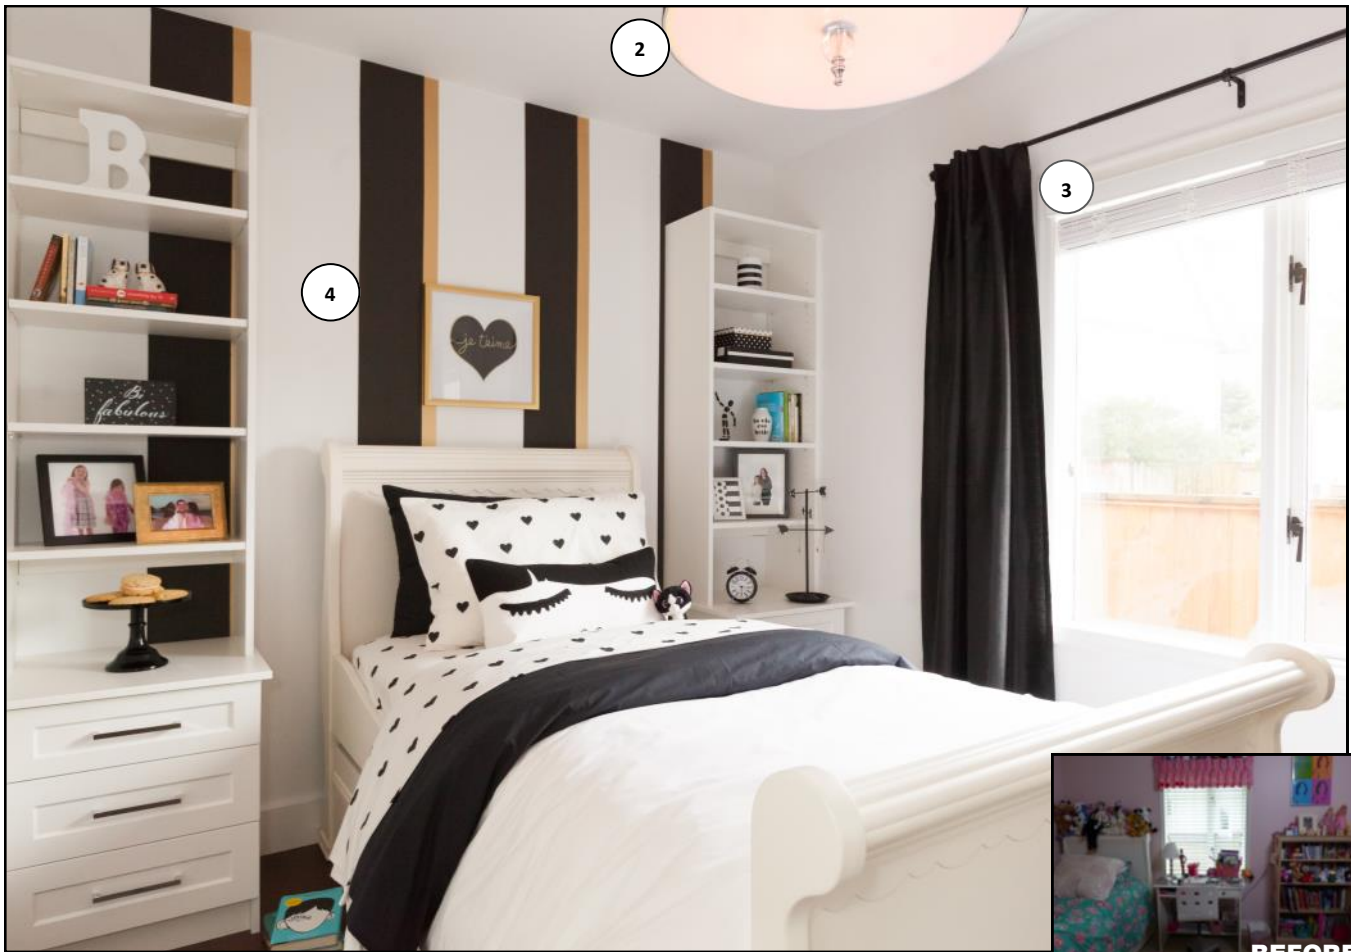

LOVE IT « OR » LIST IT

VANCOUVER

- 1 **STOR-X**
  Bed Surrounds, Closet Organizer
- 2 **DESIGN LIGHTING**
  See Details on Page 10
- 3 **WHOLESALE BLIND FACTORY**
  2" Faux Wood White Blinds
- 4 **CLOVERDALE PAINT**
  'Carbon Copy' Eggshell Interior Accent Stripe
  Modern Masters 'Gold Rush' Matte Metallic Interior