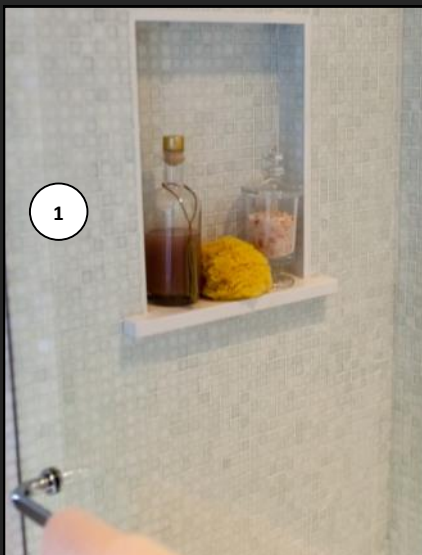

LOVE IT « OR » LIST IT

VANCOUVER

- 1 OLYMPIA TILE
  Murano Pearl Mosaic
- 2 KOHLER
  See Details on Page 8
- 3 DESIGN LIGHTING
  Feiss 1 - Light Vanity Strip, 'Chrome' Finish
- 4 BERENSON
  Clear Crystal Knobs
- 5 CLOVERDALE PAINT
  'Silver Queen' Flat and Gloss Interior (Alternating Bands)