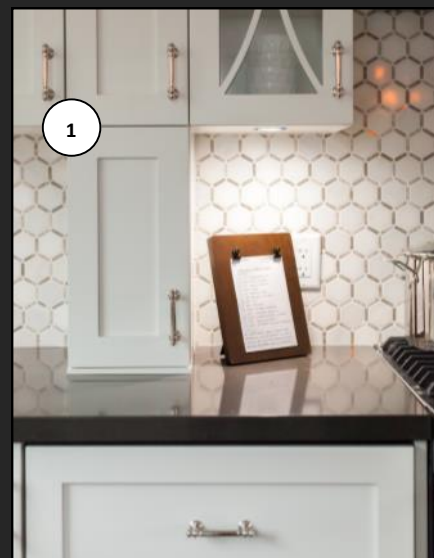

LOVE IT « OR » LIST IT

VANCOUVER

1. 1 **MERIT**
   'Flat Manor' Door Style, 'Snow Matte' Finish
2. 2 **KOHLER**
   See Details on Page 8
3. 3 **SILESTONE**
   Countertop in 'Calypso', Single Ogee profile
4. 4 **DESIGN LIGHTING**
   Maxlite Chrome Chain & 8" Clear Wire
5. 5 **COAST WHOLESALE APPLIANCES**
   See Details on Page 9