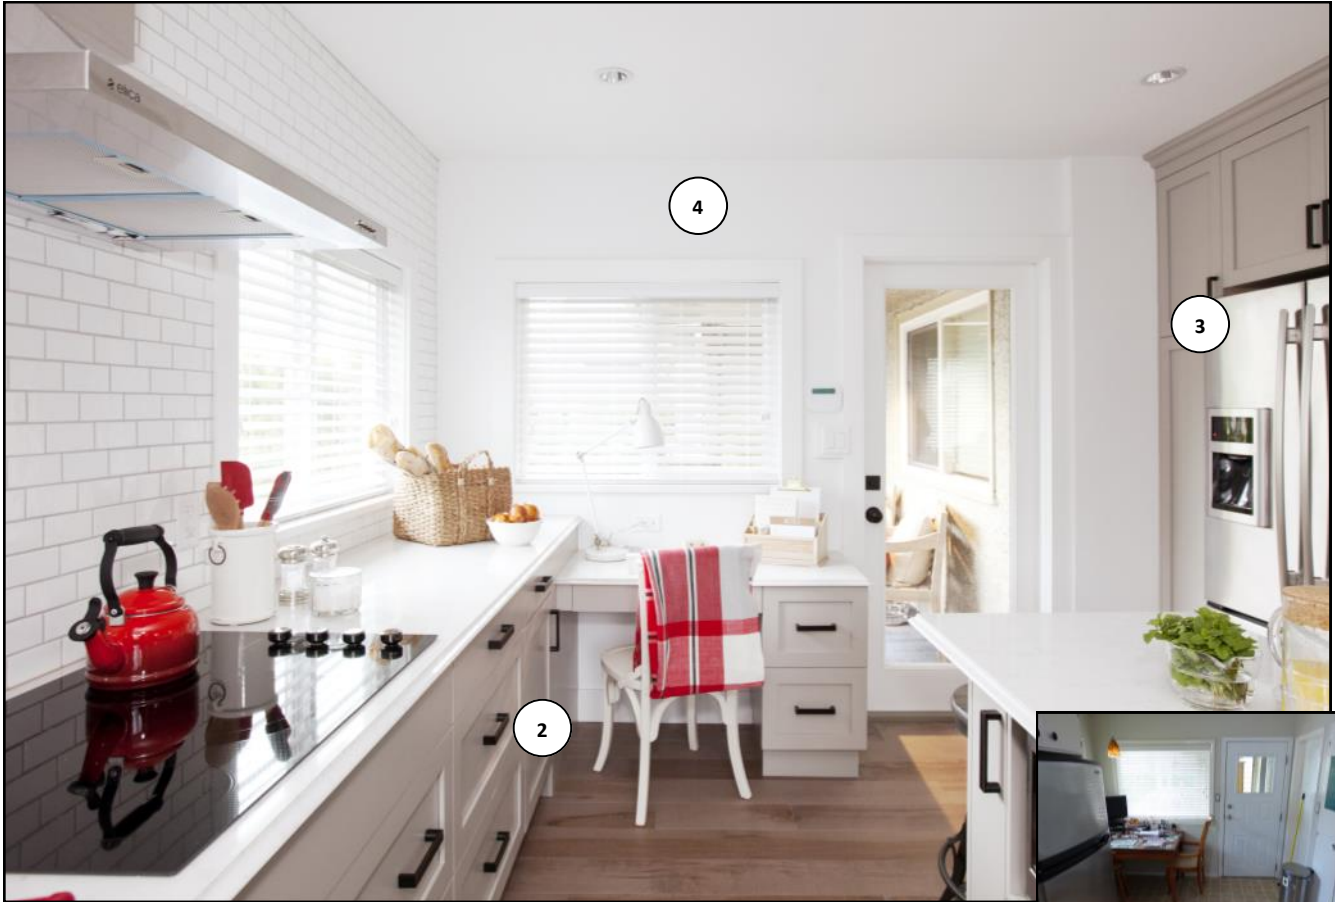

LOVE IT « OR » LIST IT

VANCOUVER

- 1 MERIT KITCHENS
  'Square Manor' Door Style, 'Haze' Matte Finish
- 2 BERENSON
  Uptown Appeal Elevate Collection, 'Verona Bronze' Finish
- 3 COAST WHOLESALE APPLIANCES
  See Details on Page 7
- 4 COVERDALE PAINT
  Standard White Ecologic Flat Washable Interior