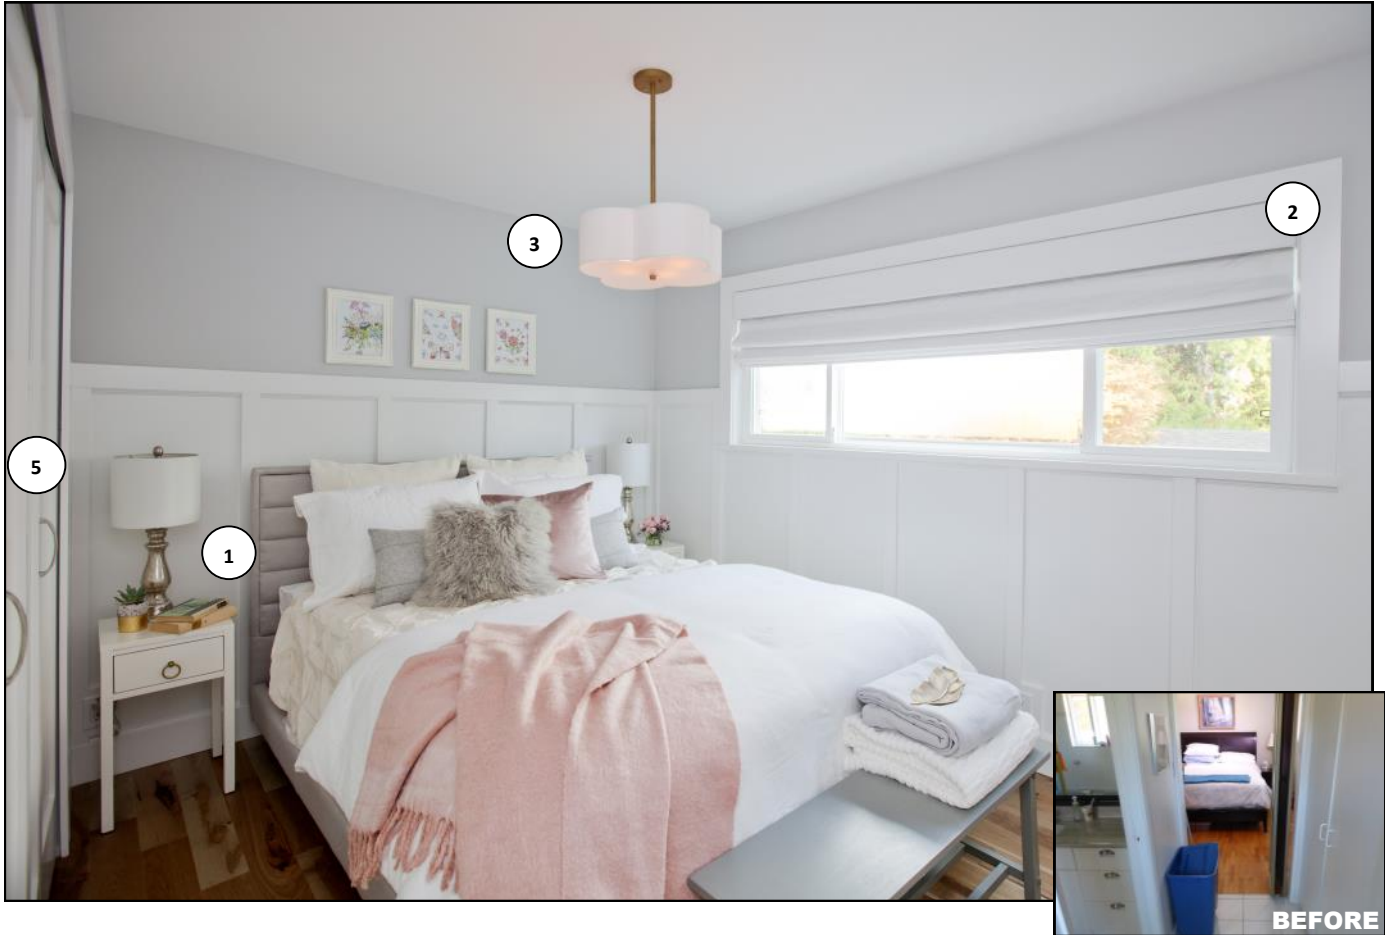

LOVE IT « OR » LIST IT

VANCOUVER

- 1 VAN GOGH DESIGN
Skyler Bed in Kingston Satin Fabric
- 2 WHOLESale BLIND FACTORY
Custom Roman Blind
- 3 DESIGN LIGHTING
4 Light Pendant with Brushed Gold
- 4 STOR-X
Flat Panel in 'Diva White' with Brushed Silver
- 5 SCHAUB
Door Hardware Martello 174- N