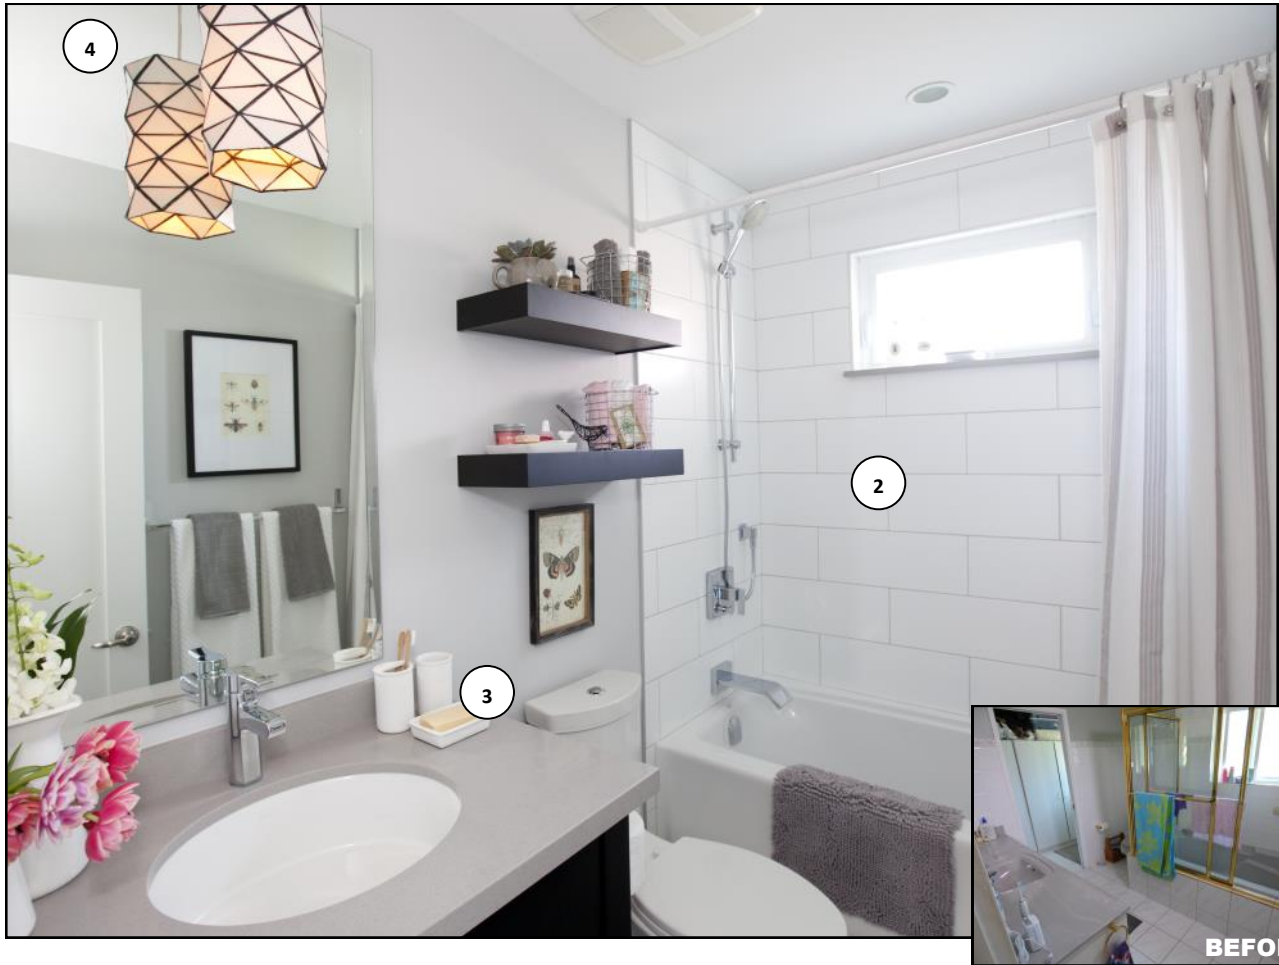

LOVE IT « OR » LIST IT

VANCOUVER

- 1 KOHLER
  See Page 7 for Details
- 2 OLYMPIA TILE
  Leterre 12" Hexagon in Grey and Decorators Grey
  CDC in Arctic White
- 3 SILESTONE
  Silestone in Niebla
- 4 DESIGN LIGHTING
  Tetra 1 Light Pendant