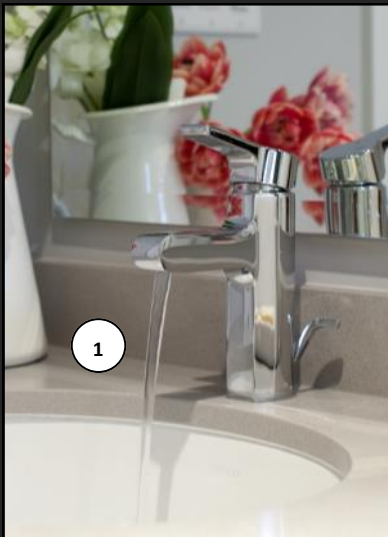

LOVE IT « OR » LIST IT

VANCOUVER

- 1 KOHLER
  See Page 7 for Details
- 2 OLYMPIA TILE
  Leterre 12" Hexagon in Grey and Decorators Grey
  CDC in Arctic White
- 3 SILESTONE
  Silestone in Niebla
- 4 DESIGN LIGHTING
  Tetra 1 Light Pendant