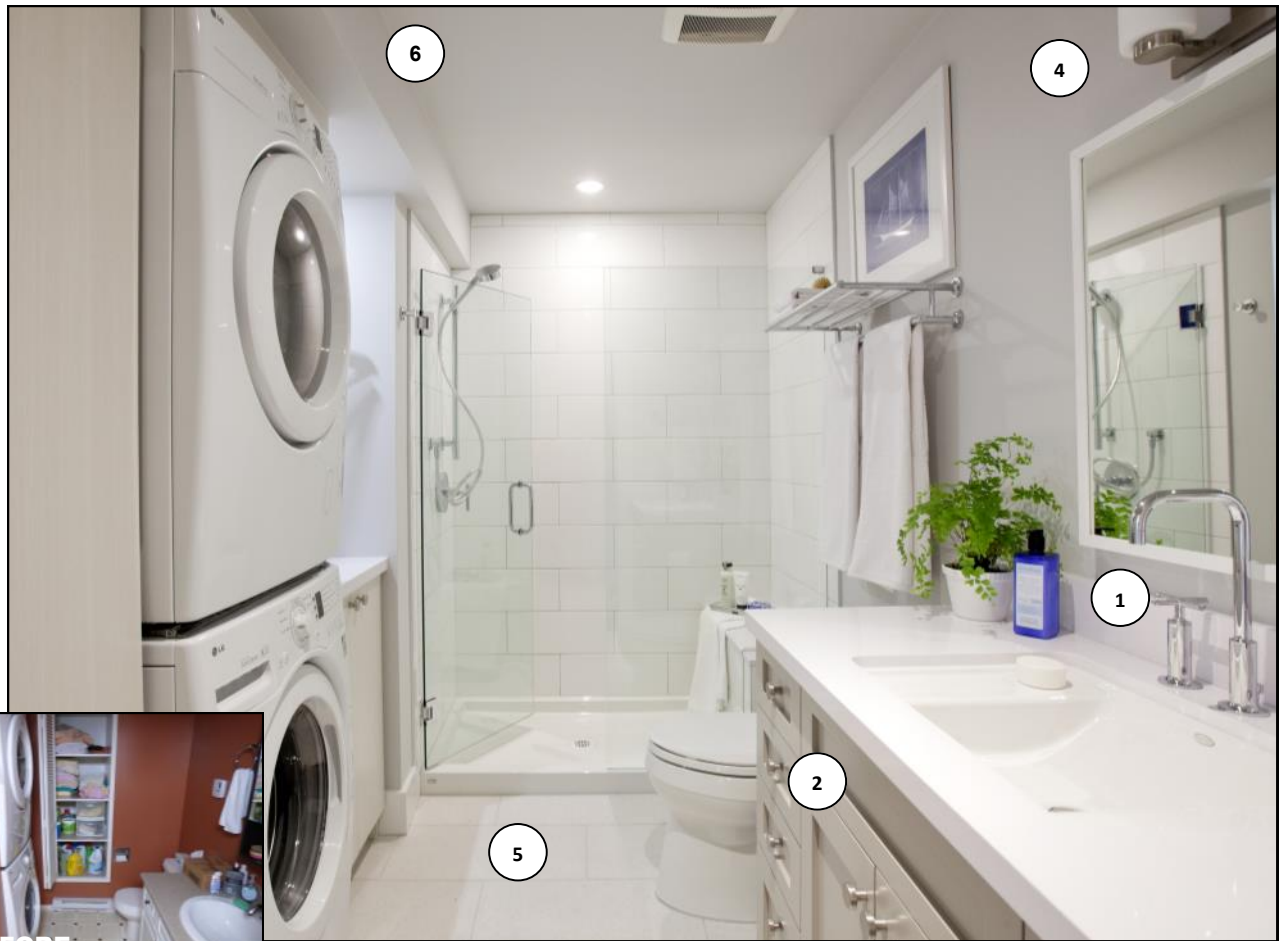

LOVE IT « OR » LIST IT

VANCOUVER

- 1 **KOHLER**
  See Details on Page 7
- 2 **MERIT KITCHENS**
  Vanity with Dovetail Full Extension Soft Close Drawers and a 'Haze' Matte Finish
- 3 **STOR-X**
  Diva White Storage Unit With Full Overlay Soft Close Hinges
- 4 **DESIGN LIGHTING**
  Hinkley Two Light Brushed Nickel Vanity
- 5 **NUHEAT**
  Nuheat In floor Heating
- 6 **CLOVERDALE PAINT**
  Ice Age Eco-Washable Flat Interior