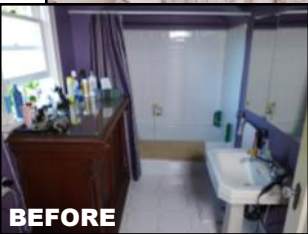

LOVE IT « OR » LIST IT

VANCOUVER

1. **1 KOHLER**
   See Details on Page 7
2. **2 DESIGN LIGHTING**
   Kichler Two Light Olde Bronze Cage Flush Mount
3. **3 MERIT KITCHENS**
   Vanity with Dovetail Full Extension Soft Close Drawers and a 'Snow' Matte Finish
4. **4 SILESTONE**
   White Storm Countertop with 2 cm Backsplash with Profile
5. **5 CLOVERDALE PAINT**
   White Delight Eco-Washable Flat Interior