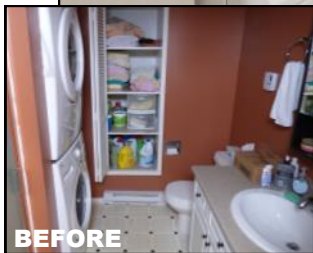

LOVE IT « OR » LIST IT

VANCOUVER

- 1 **KOHLER**
See Details on Page 7
- 2 **MERIT KITCHENS**
Vanity with Dovetail Full Extension Soft Close Drawers and a 'Haze' Matte Finish
- 3 **STOR-X**
Diva White Storage Unit With Full Overlay Soft Close Hinges
- 4 **DESIGN LIGHTING**
Hinkley Two Light Brushed Nickel Vanity
- 5 **NUHEAT**
Nuheat In floor Heating
- 6 **CLOVERDALE PAINT**
Ice Age Eco-Washable Flat Interior

LOVE IT « OR » LIST IT

VANCOUVER

- 1 KOHLER**
See Details on Page 7
- 2 DESIGN LIGHTING**
Kichler Two Light Olde Bronze Cage Flush Mount
- 3 MERIT KITCHENS**
Vanity with Dovetail Full Extension Soft Close Drawers and a 'Snow' Matte Finish
- 4 SILESTONE**
White Storm Countertop with 2 cm Backsplash with Profile
- 5 CLOVERDALE PAINT**
White Delight Eco-Washable Flat Interior

RESOURCE GUIDE DEBORA & PAUL

	COMPANY	WEBSITE	WHAT WE USED AND WHERE
	MERIT KITCHENS	www.merit-kitchens.com	<p>Main bathroom Vanity with Dovetail Full Extension Soft Close Drawers and a 'Haze' Matte Finish</p> <p>Ensuite Vanity with Dovetail Full Extension Soft Close Drawers and a 'Snow' Matte Finish</p>
	MERCIER	www.mercier-wood-flooring.com	<p>Kitchen Red Oak Distinction 3/4 Crème Brulée Matte</p>
	SILESTONE	ca.silestone.com	<p>Kitchen Yukon Countertop with 4 cm Eased Corners</p> <p>Ensuite White Storm Countertop with 2 cm Backsplash with Ogee Profile</p>
	NUHEAT	www.nuheat.com	<p>Main Bathroom and Ensuite Nuheat In floor Heating</p>
	SCHAUB	www.schaubandcompany.com	<p>Kitchen Northport Pull 5'cc Polished Nickel Finish</p>
	STOR-X	www.stor-x.com	<p>Main Bathroom Diva White Storage Unit With Full Overlay Soft Close Hinges</p>
	COAST WHOLESALE APPLIANCES	www.coastappliances.com	<p>Kitchen Wolf 36" Dual Fuel Range Oven Elica 600 cfm Hood Vent Sharp Drawer Microwave No Handle</p>