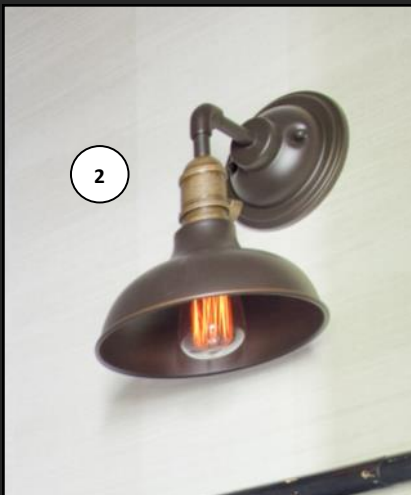

LOVE IT « OR » LIST IT

VANCOUVER

- 1 KOHLER
  See Details on Page 7
- 2 DESIGN LIGHTING
  Kichler Outdoor Wall Light
- 3 CROWN WALLPAPER
  Monaco Printed Wall Covering
- 4 CLOVERDALE PAINT
  Ice Age Eco-Washable Flat Interior
  Ceiling is White Delight Eco-Washable Flat Interior