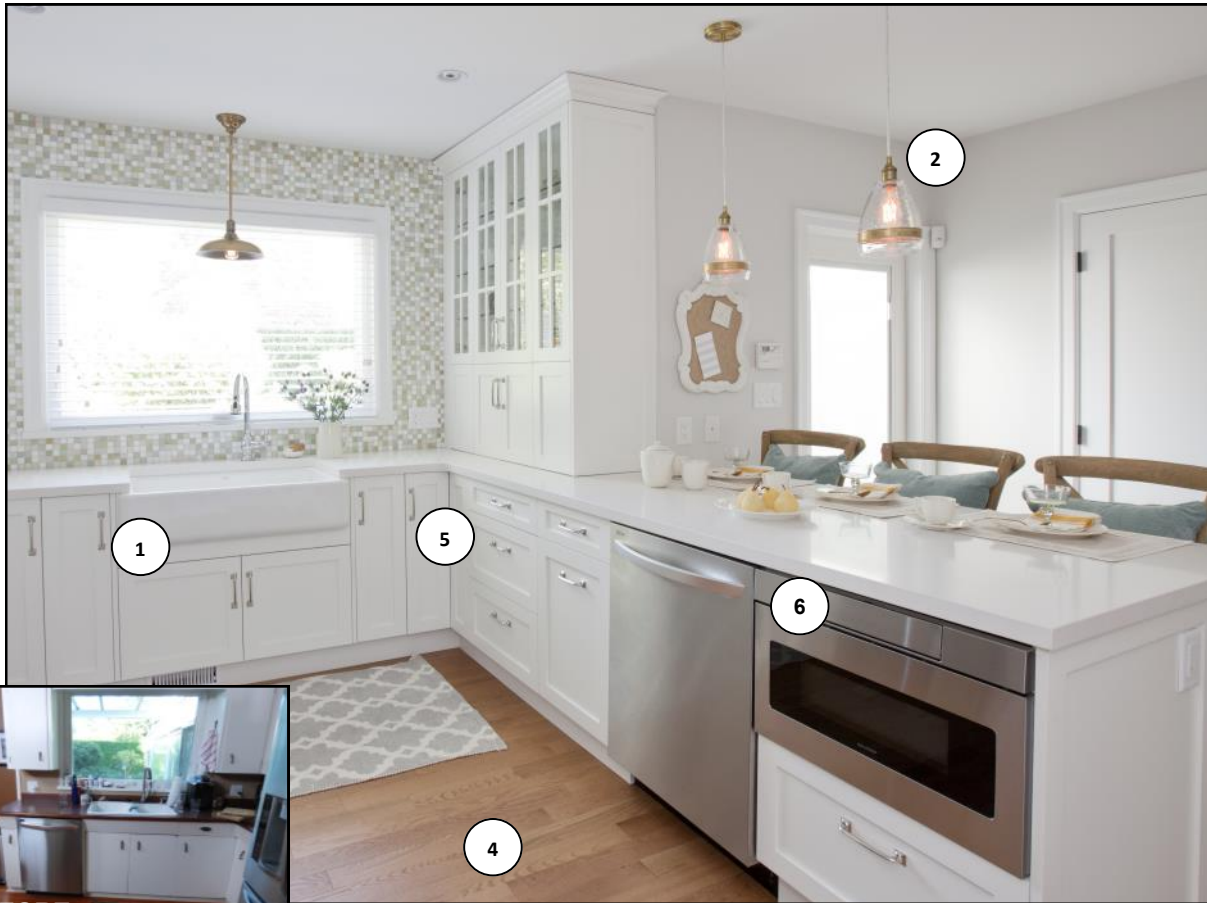

LOVE IT « OR » LIST IT

VANCOUVER

BEFORE