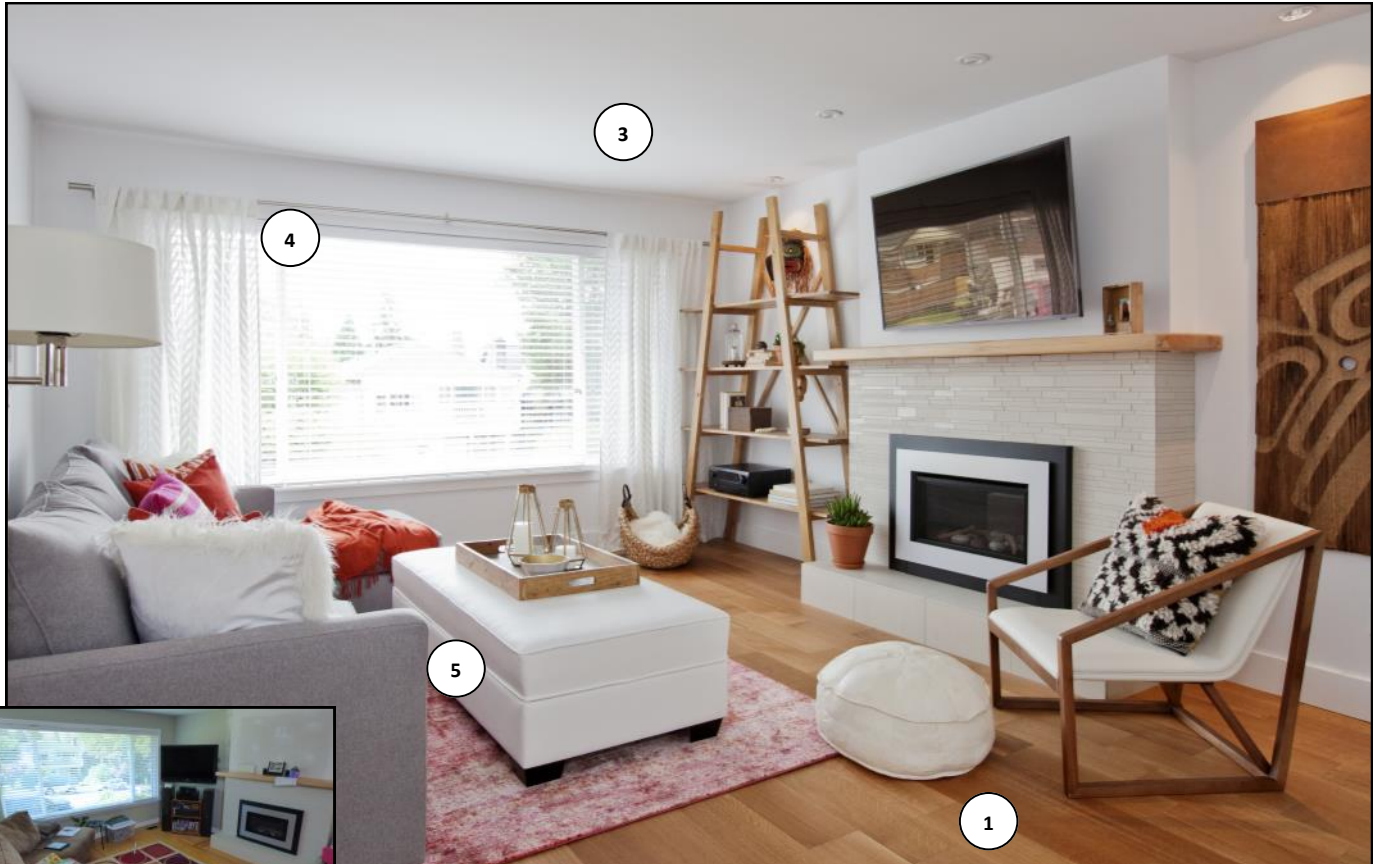

VANCOUVER

- 1** **MERCIER**
Nature Emotion Series Colour in 'Desire' Finish
- 2** **DESIGN LIGHTING**
Cheers Pendent 7 Clear Glass Globes with a Fused Center tube
- 3** **CLOVERDALE PAINT**
Flat White Interior Ceilings
- 4** **WHOLESALE BLINDS**
Faux Wood Binds Throughout Living Room
- 5** **VAN GOGH DESIGN**
Kane Sectional Sofa, in Elkford Silver Fabric
Vortex Ottoman in fabric Becker White