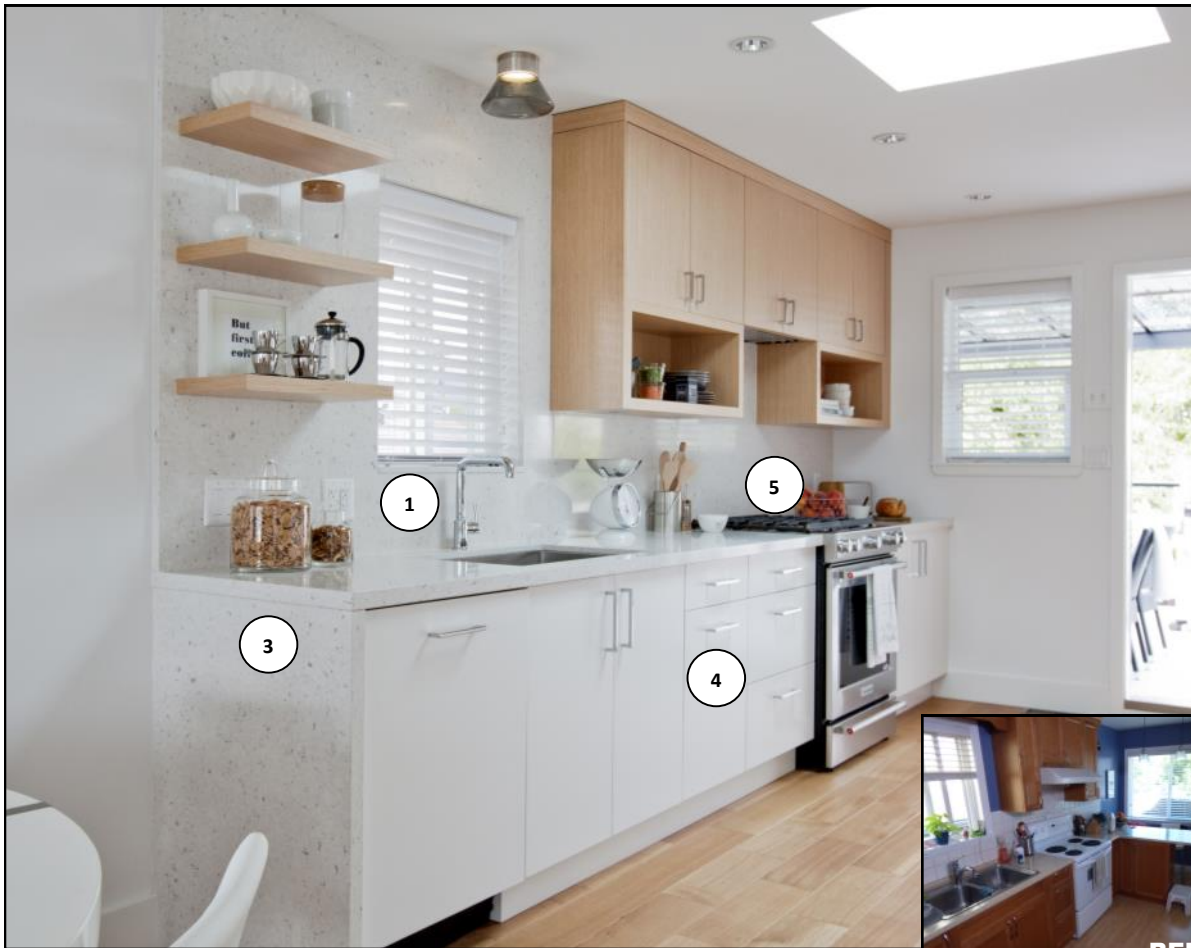

LOVE IT « OR » LIST IT

VANCOUVER

- 1 KOHLER
  See Page 6 for Details
- 2 MERIT KITCHENS
  See Page 6 for Details
- 3 SILESTONE
  Silestone Countertop and Backsplash in 'Bianco River'
- 4 BERENSON
  Short Pull Berenson Metro Pull Polished Chrome
- 5 COAST WHOLESALE APPLIANCES
  See Details on Page 8