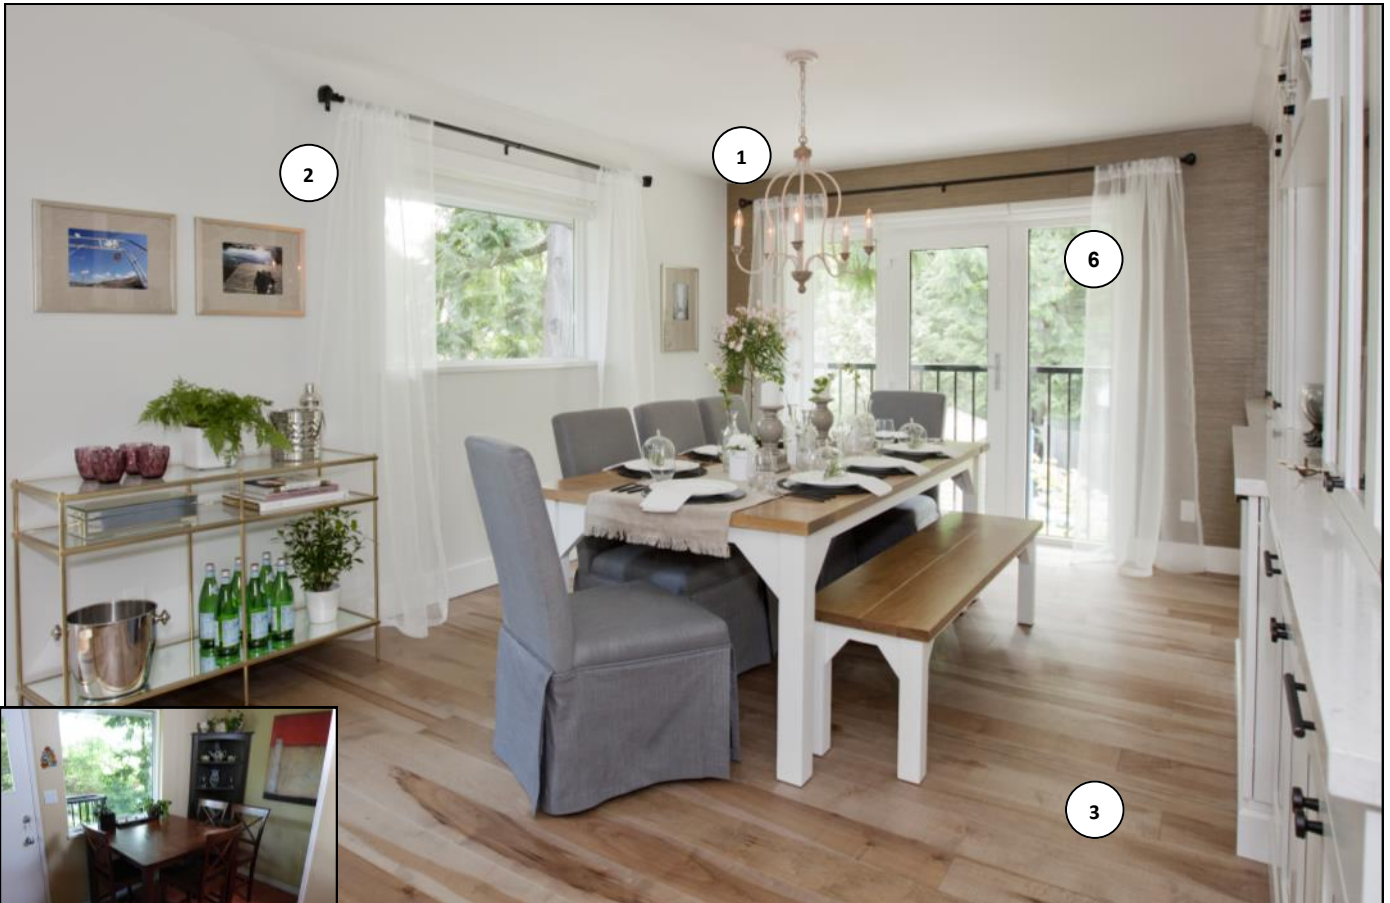

LOVE IT « OR » LIST IT

VANCOUVER

- 1 **DESIGN LIGHTING**
  Five Light Chandelier With 'Wood Finish'
- 2 **WHOLESALE BLINDS**
  White Stone 5% Roller Shade without Valence
- 3 **MERCIER**
  Nature World Attraction 'Versailles Series' Wood Flooring with a Matte Finish
- 4 **MERIT KITCHENS**
  Cabinetry is 'Manor' Style in 'Frost Matte'
- 5 **BERENSON**
  See Details on Page 7
- 6 **STARLINE WINDOWS LTD**
  2500 "Eurostar" Series