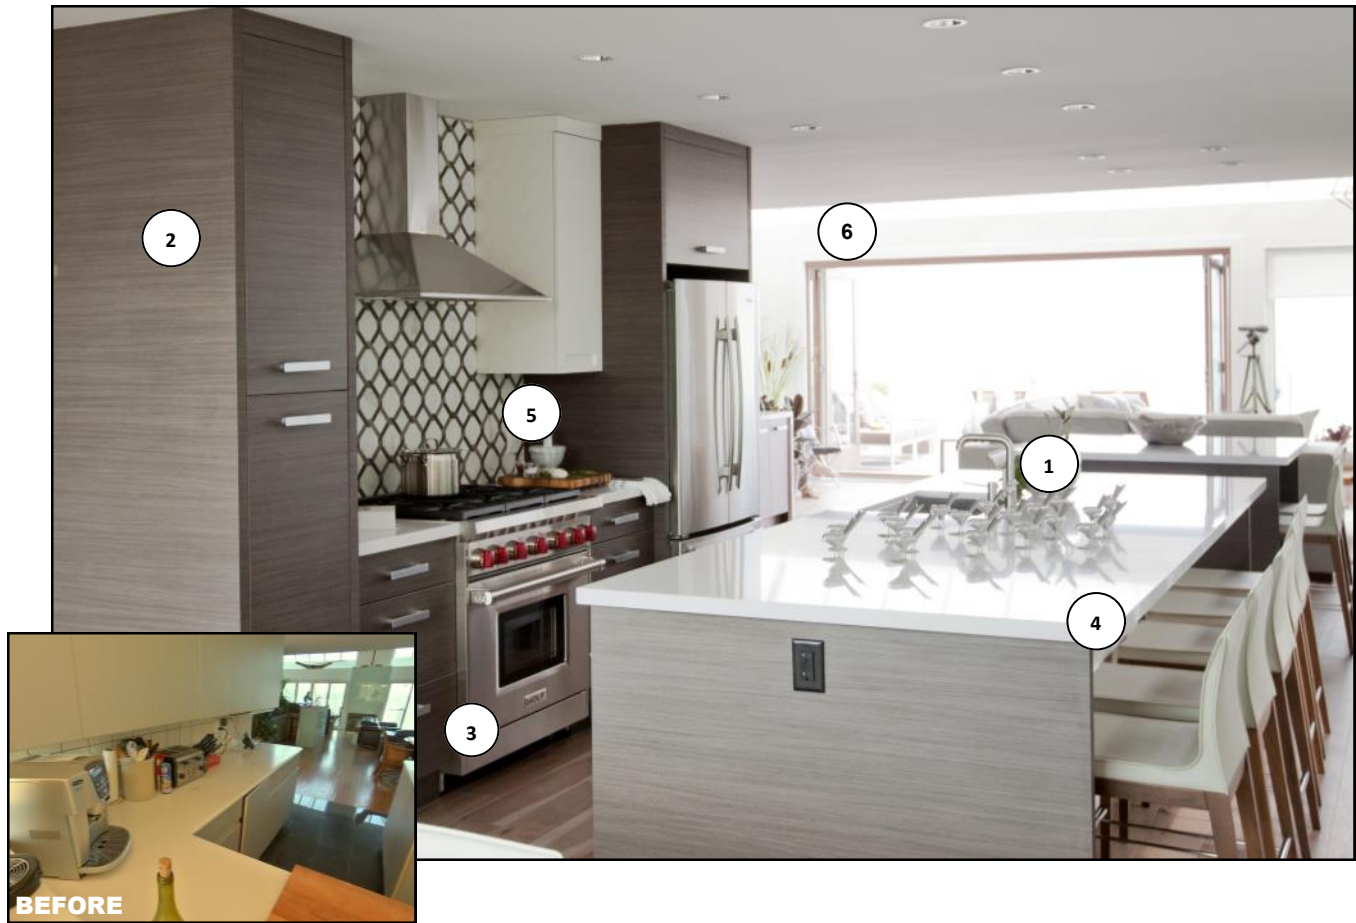

LOVE IT « OR » LIST IT

VANCOUVER

1. 1 KOHLER
   See details on page 6
2. 2 MERIT KITCHENS
   See details on page 7
3. 3 WHOLESALE APPLIANCES
   See details on page 9
4. 4 SILESTONE
   'White Storm' countertops
5. 5 WORLD MOSAIC TILE
   'Walker Zanger Sterling Row' backsplash
6. 6 TRIMLITE
   Trimlite Aluminum clad patio doors in 'Stile & Rail' style with vertical grain veneer inside