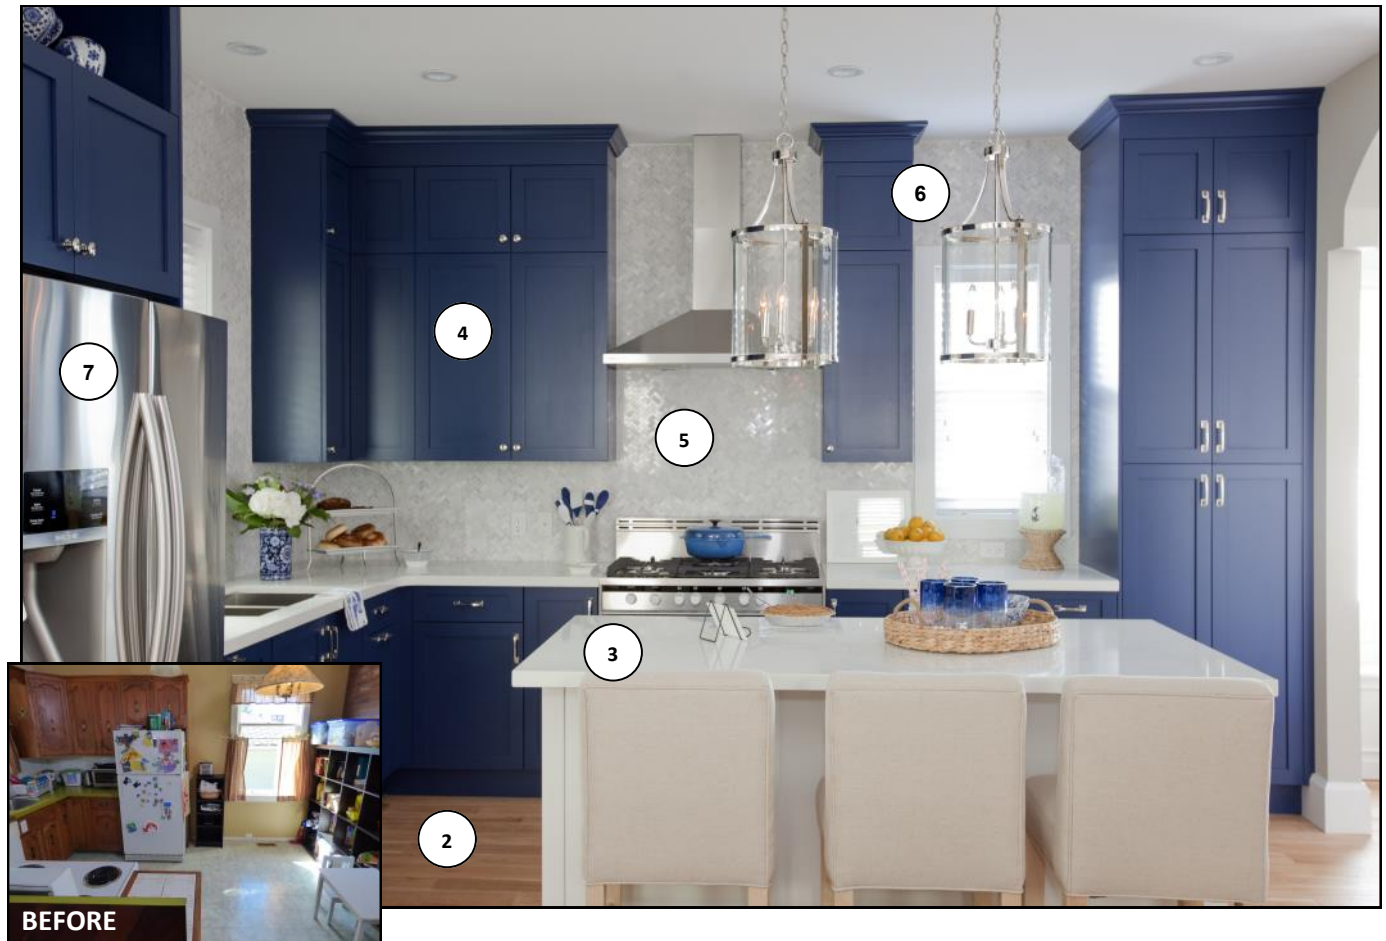

LOVE IT « OR » LIST IT

VANCOUVER

- 1 KOHLER
Essex Kitchen Faucet with Side Spray in 'Brushed Nickel' K-8763-BN
- 2 MERCIER FLOORING
4 ½" Wide Engineered Hardwood Flooring, Species is 'Red Oak', Distinction, Brushed Finish
- 3 SILESTONE
Countertops in 'Ariel' 2cm with Built Up Front Edge and Double Ogee Edge Profile
- 4 MERIT KITCHENS
Details on page 8
- 5 OLYMPIA TILE
Backsplash: Milas Pearl Herringbone, Polished
- 6 DESIGN LIGHTING
Details on page 9
- 7 BERENSON and COAST WHOLESALE APPLIANCES
Details on page 9 and 10