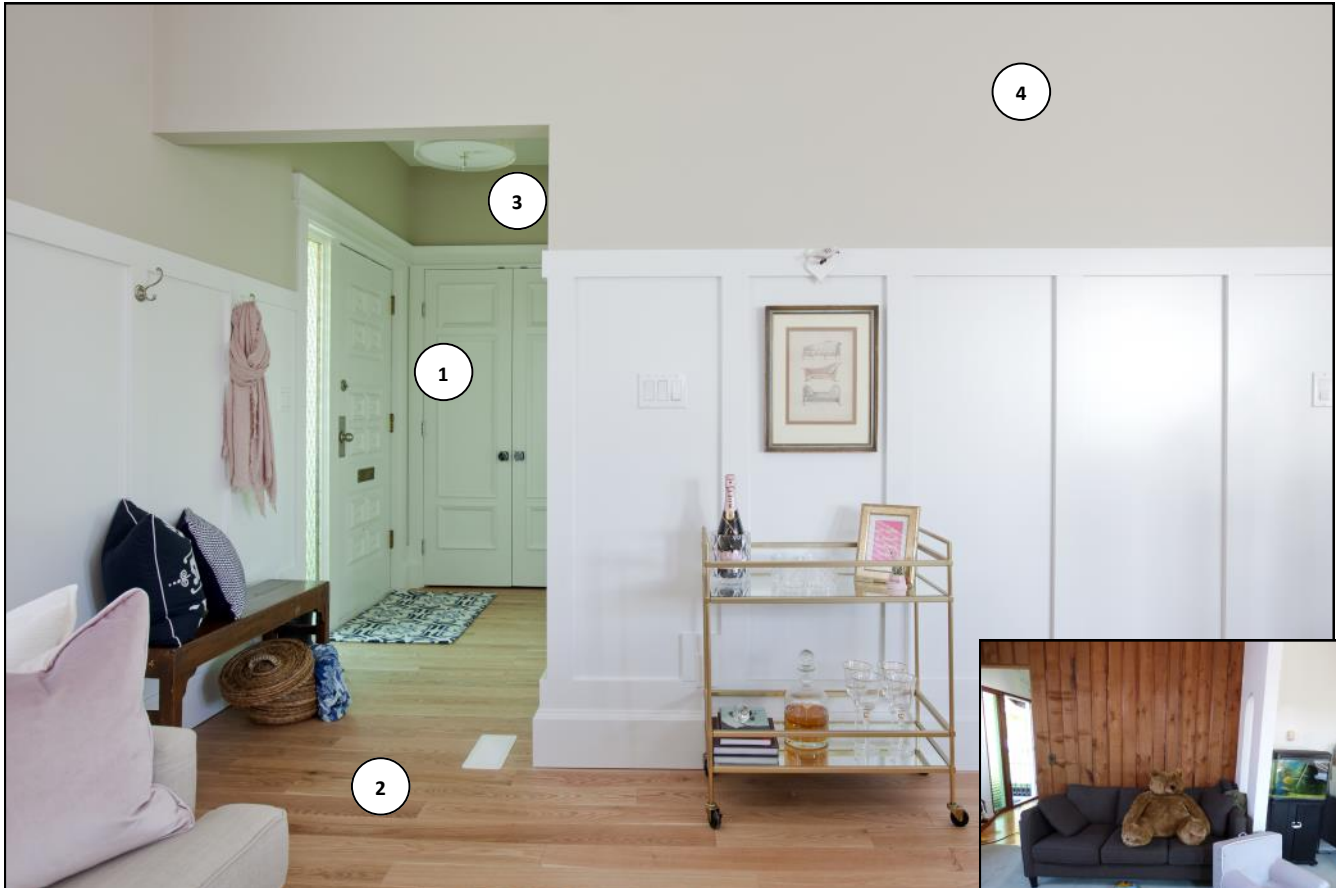

LOVE IT « OR » LIST IT

VANCOUVER

- 1 **METRIE**
  Details on page 7
- 2 **MERCIER**
  4 ½" Wide Engineered Hardwood Flooring, Species is 'Red Oak',
  Distinction, Brushed Finish
- 3 **DESIGN LIGHTING**
  Chrome Bowl Semi-Flush Mount in 'Polished Chrome' 361-521/CHR/WH
- 4 **CLOVERDALE PAINT**
  Walls in 'Ecru' CA040 and 'Simply White' CA025
  Trim, Ceiling and Wainscoting in 'Simply White' CA025
- 5 **EMTEK**
  Closet Door Hardware: Octagon Knob, in Finish 'Polished Chrome' with
  Solid Brass Square Rosette in Finish 'Polished Chrome'