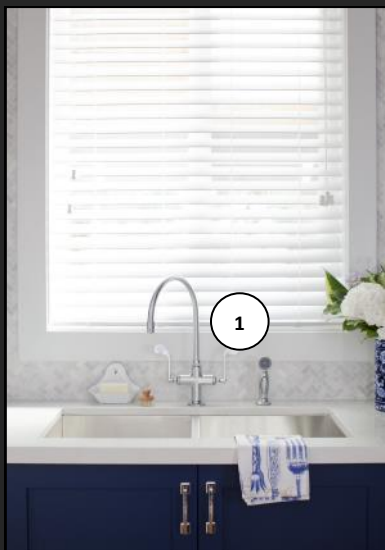

LOVE IT « OR » LIST IT

VANCOUVER

- 1 KOHLER
Essex Kitchen Faucet with Side Spray in 'Brushed Nickel' K-8763-BN
- 2 MERCIER FLOORING
4 ½" Wide Engineered Hardwood Flooring, Species is 'Red Oak', Distinction, Brushed Finish
- 3 SILESTONE
Countertops in 'Ariel' 2cm with Built Up Front Edge and Double Ogee Edge Profile
- 4 MERIT KITCHENS
Details on page 8
- 5 OLYMPIA TILE
Backsplash: Milas Pearl Herringbone, Polished
- 6 DESIGN LIGHTING
Details on page 9
- 7 BERENSON and COAST WHOLESALE APPLIANCES
Details on page 9 and 10