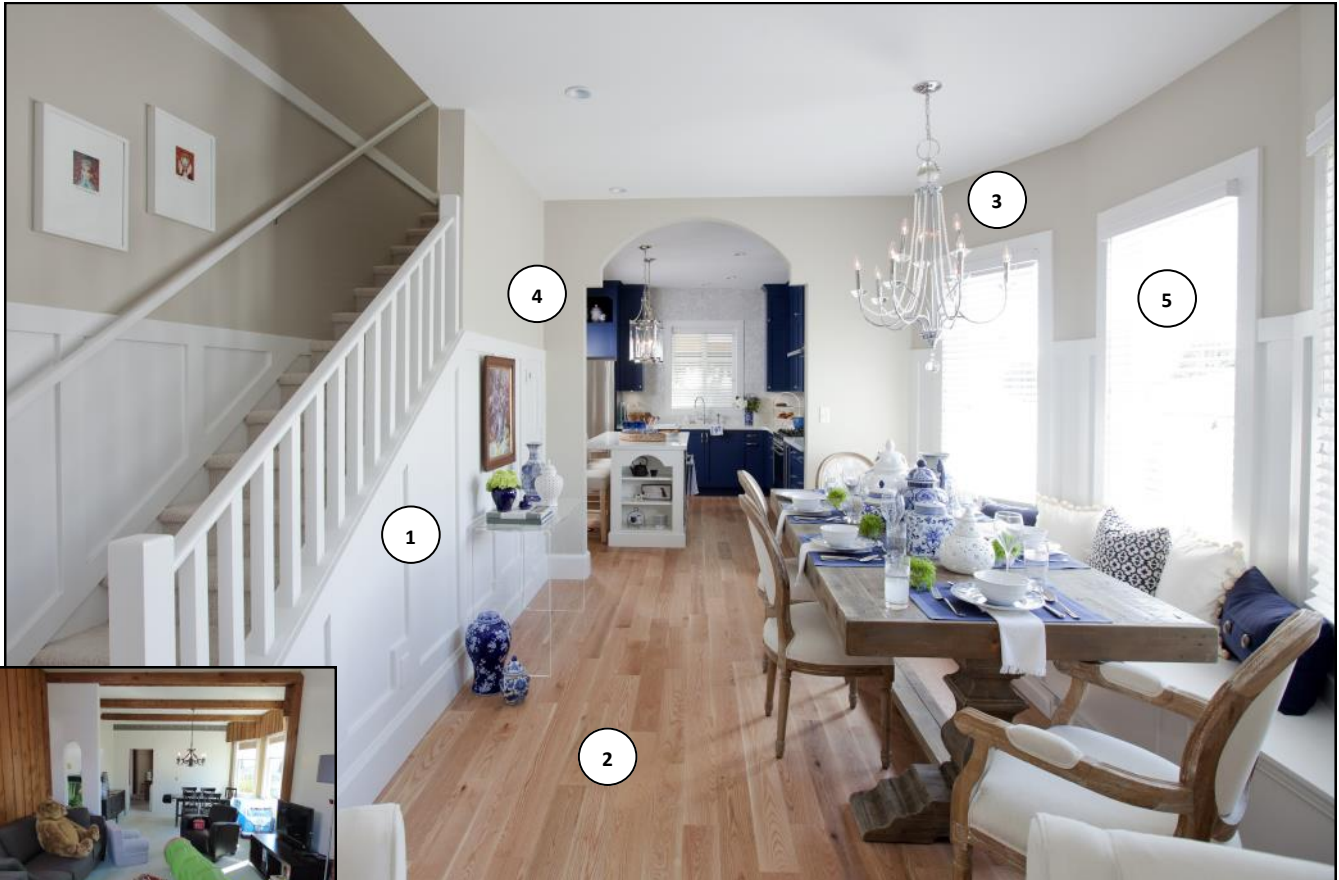

LOVE IT « OR » LIST IT

VANCOUVER

1. 1 **METRIE**
   Details on page 7
2. 2 **MERCIER**
   4 ½" Wide Engineered Hardwood Flooring, Species is 'Red Oak', Distinction, Brushed Finish
3. 3 **DESIGN LIGHTING**
   Nine Light Serenade Chandelier in 'Chrome' 429-9-CH
4. 4 **CLOVERDALE PAINT**
   Walls in 'Ecru' CA040 and 'Simply White' CA025
   Trim, Ceiling and Wainscoting in 'Simply White' CA025
5. 5 **WHOLESALE BLIND FACTORY**
   2" Faux Wood Horizontal Window Blinds