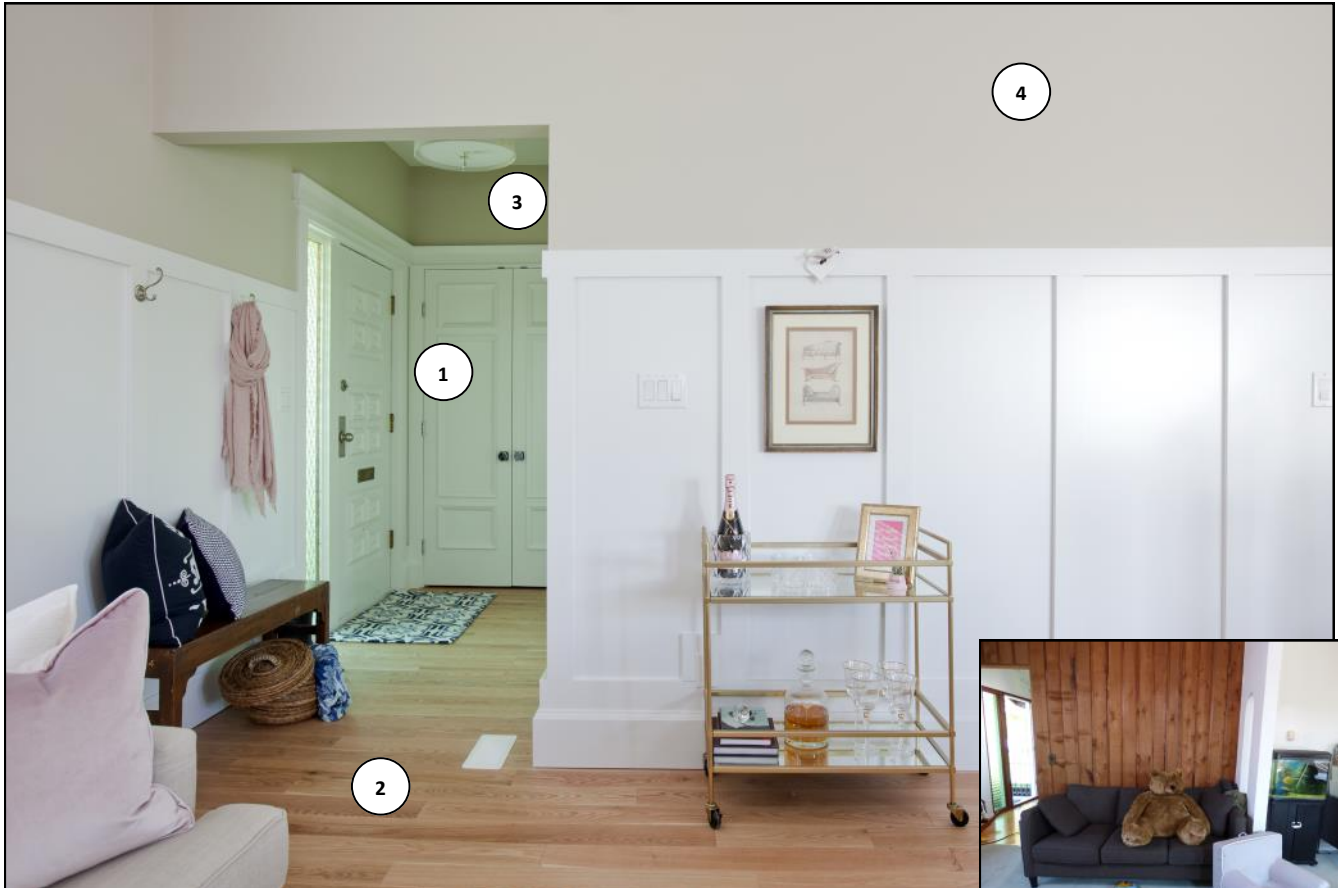

LOVE IT « OR » LIST IT

VANCOUVER

- 1 **METRIE**
  Details on page 7
- 2 **MERCIER**
  4 ½" Wide Engineered Hardwood Flooring, Species is 'Red Oak',
  Distinction, Brushed Finish
- 3 **DESIGN LIGHTING**
  Chrome Bowl Semi-Flush Mount in 'Polished Chrome' 361-521/CHR/WH
- 4 **CLOVERDALE PAINT**
  Walls in 'Ecru' CA040 and 'Simply White' CA025
  Trim, Ceiling and Wainscoting in 'Simply White' CA025
- 5 **EMTEK**
  Closet Door Hardware: Octagon Knob, in Finish 'Polished Chrome' with
  Solid Brass Square Rosette in Finish 'Polished Chrome'