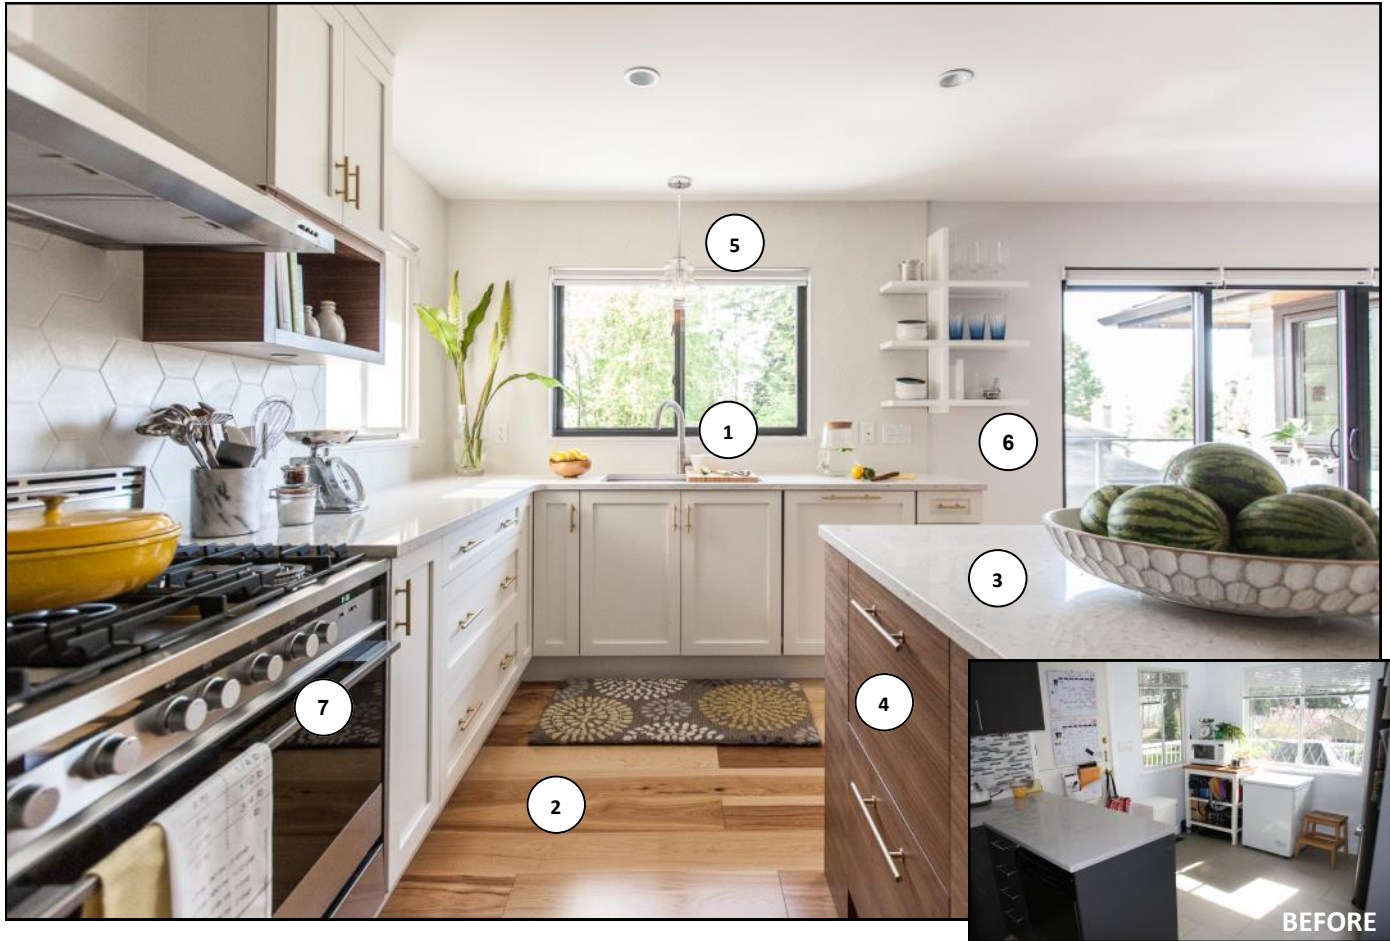

BEFORE

AFTER

LOVE IT « OR » LIST IT

VANCOUVER

- 1 **MERCIER**
Hickory Authentic ½" x 6 ½" Engineered in 'Satin'
- 2 **SILESTONE**
Bianco River on Countertop and Island with Slightly Eased Edges
- 3 **MERIT KITCHENS**
Details on page 6
- 4 **CLOVERDALE PAINT**
Walls in 'Snowflake White' 8300 Eggshell 03240 - Super Eggshell Latex
- 5 **WHOLESALE BLIND FACTORY**
Open Faced Rollershades in 'White Pearl' Vinyl with 5% Visibility
- 6 **COAST WHOLESALE APPLIANCES**
Details on page 8
- 7 **TORRES & TAGUS**
Decorative Bowl

LOVE IT « OR » LIST IT

VANCOUVER

- 1** KOHLER
Sensate with Touchless on/off Sensor Electronic Pull Down Kitchen Faucet K72218
Strive Under Mount Sink K-5285
- 2** MERCIER
Hickory Authentic ½" x 6 ½" Engineered in 'Satin'
- 3** SILESTONE
Bianco River on Countertop and Island with Slightly Eased Edges
- 4** MERIT KITCHENS
Details on page 6
- 5** DESIGN LIGHTING
Kichler Everly One Light Chrome and Glass Down Pendant 42044CH
- 6** SHILO LIVING
Custom Open White Shelving in Kitchen
- 7** COAST WHOLESALE APPLIANCES
Details on page 8