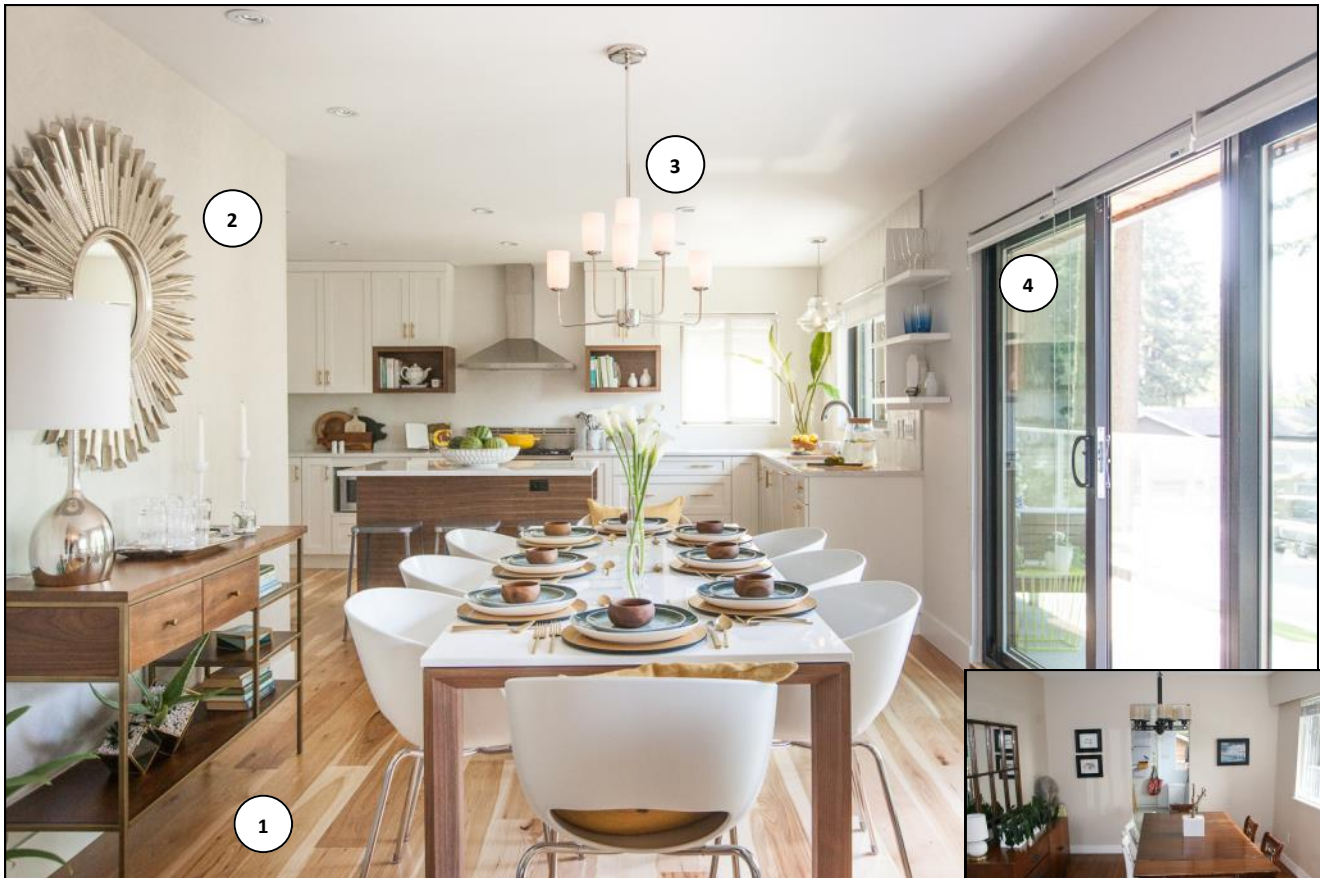

LOVE IT « OR » LIST IT

VANCOUVER

1. **1** **MERCIER**
   Hickory Authentic ½" x 6 ½" Engineered in 'Satin'
2. **2** **CLOVERDALE PAINT**
   Walls in 'Snowflake White' 8300 Eggshell 03240
   Trim in 'Standard White' CA025 Semi Gloss 03113
   Ceiling in 'Standard White' CA 025 Flat 03360
3. **3** **DESIGN LIGHTING**
   Hinkley Canada Harlow Six Light Polished Nickel Up Light
   Chandelier 4216PN
4. **4** **WHOLESALE BLIND FACTORY**
   Open Faced Rollershades in 'White Pearl' Vinyl with 5% Visibility