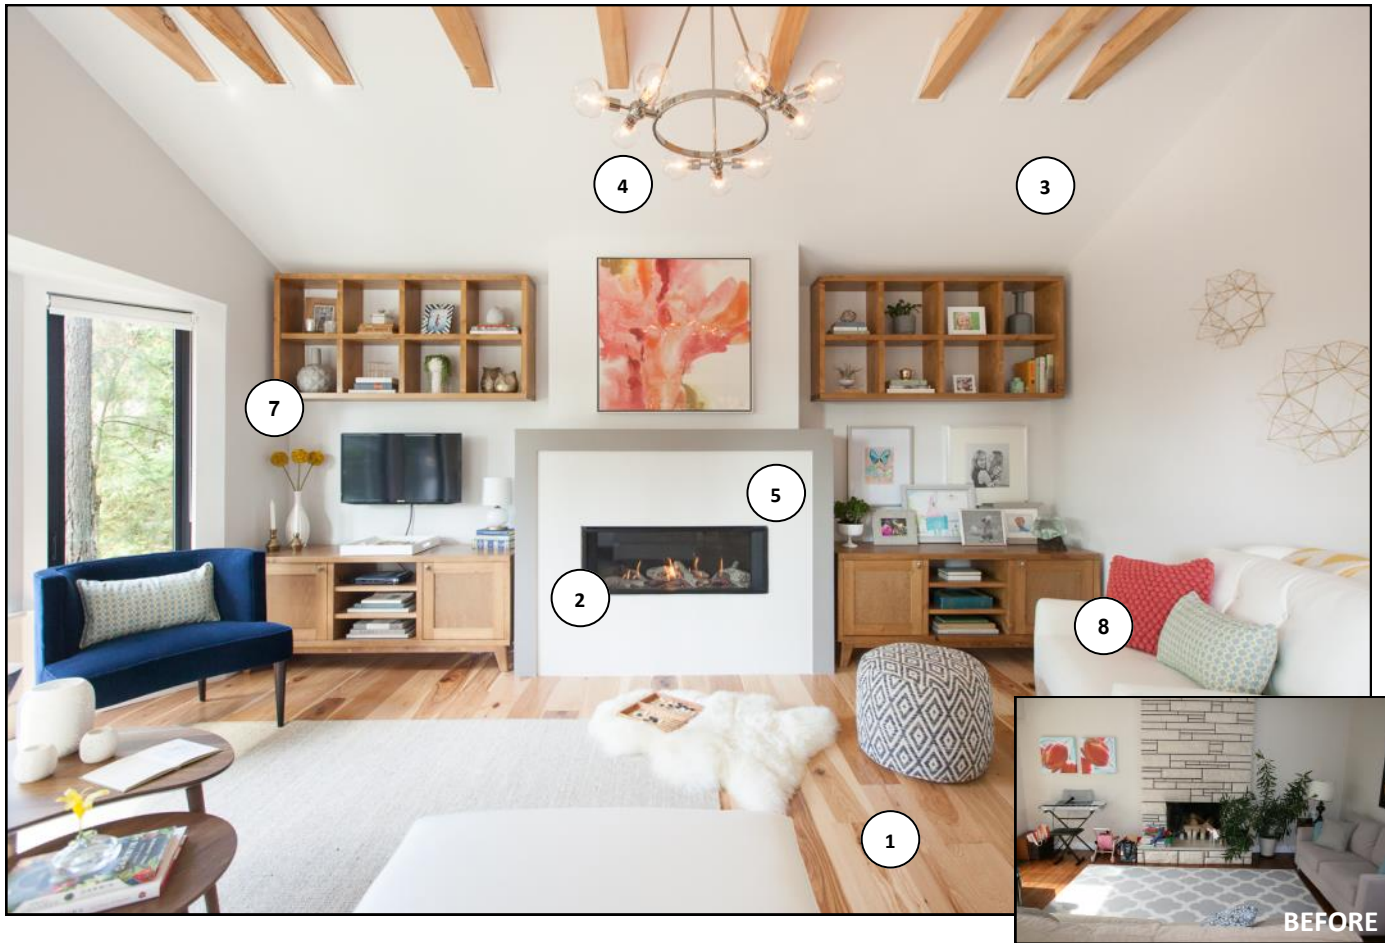

LOVE IT « OR » LIST IT

VANCOUVER

- 1 **MERCIER**
  Hickory Authentic ½" x 6 ½" Engineered in 'Satin'
- 2 **VALOR FIREPLACE**
  L1 Series – DV ZC Gas Insert
- 3 **CLOVERDALE PAINT**
  Details on page 7
- 4 **DESIGN LIGHTING**
  Vaulted Ceiling Light Kichler Garim Nine Light Chandelier Round Pendant 42474PN
- 5 **OLYMPIA TILE**
  Fireplace Tile: Materia Project White Crusted F6.NP.WHT.1632.CF
- 6 **WHOLESALE BLIND FACTORY**
  Open Faced Rollershades in 'White Pearl' Vinyl with 5% Visibility
- 7 **SHILO LIVING**
  Custom Walnut Media Credenzas and Upper Open Cubby Shelving
- 8 **VAN GOGH**
  Kora Sofa Sectional with Chaise
  Kora Chair and a Half