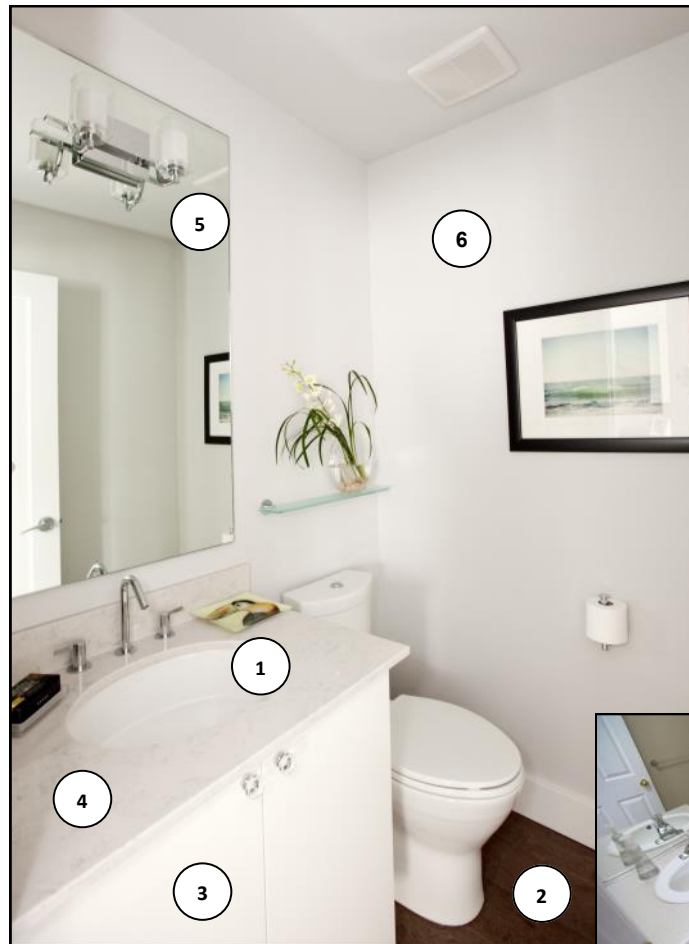

LOVE IT « OR » LIST IT

VANCOUVER

- 1 KOHLER
  Details on page 7
- 2 MERCIER
  Red Oak 6 1/2" Engineered Tavern in 'Matte Finish'
- 3 MERIT KITCHENS
  Details on page 7
- 4 SILESTONE
  Countertop on Vanity in 2cm 'Lagoon'
- 5 DESIGN LIGHTING
  Kolt Two Bulb Bath Light in Polished Chrome KL8602C
- 6 CLOVERDALE PAINT
  Walls: 8300 in 'Snowflake Confetti' 70663 Ecologic Washable Flat Latex
- 7 EMTEK
  Vanity Knobs are Grayson Crystal Knob 86569