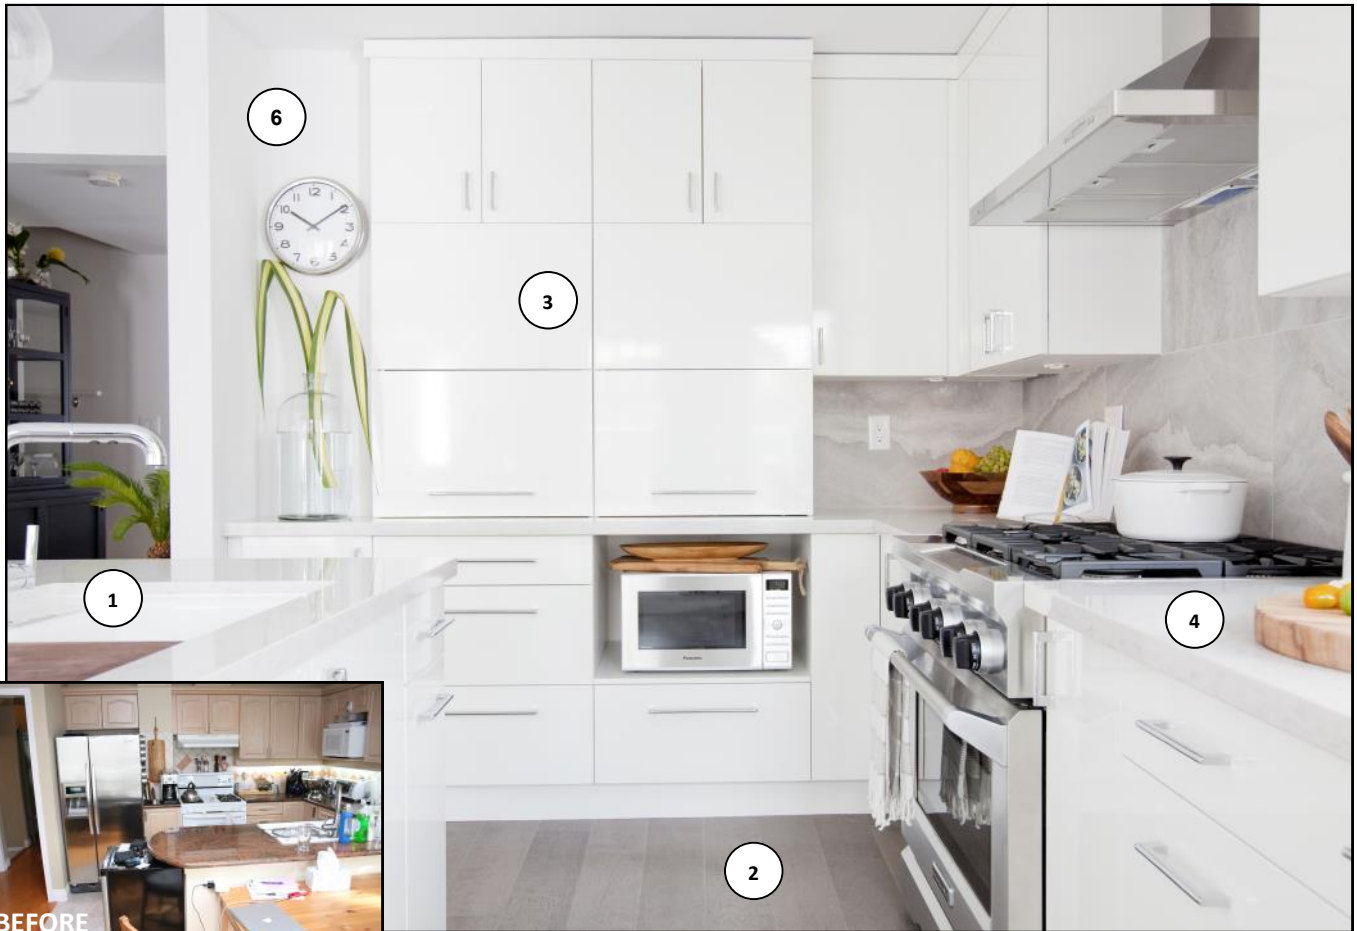

AFTER

BEFORE

LOVE IT « OR » LIST IT

VANCOUVER

- 1 KOHLER
Details on page 7
- 2 MERCIER
Red Oak 6 1/2" Engineered Tavern in 'Matte Finish'
- 3 MERIT KITCHENS
Details on page 7
- 4 SILESTONE
Countertop with 4cm Build-Up in 'Lagoon'
- 5 DESIGN LIGHTING
Island Pendants: Bolsano One Light Suspension in Chrome 92761A
- 6 CLOVERDALE PAINT
Walls: 8300 in 'Snowflake Confetti' 70663 Ecologic Washable Flat Latex
- 7 EMTEK
Details on page 9