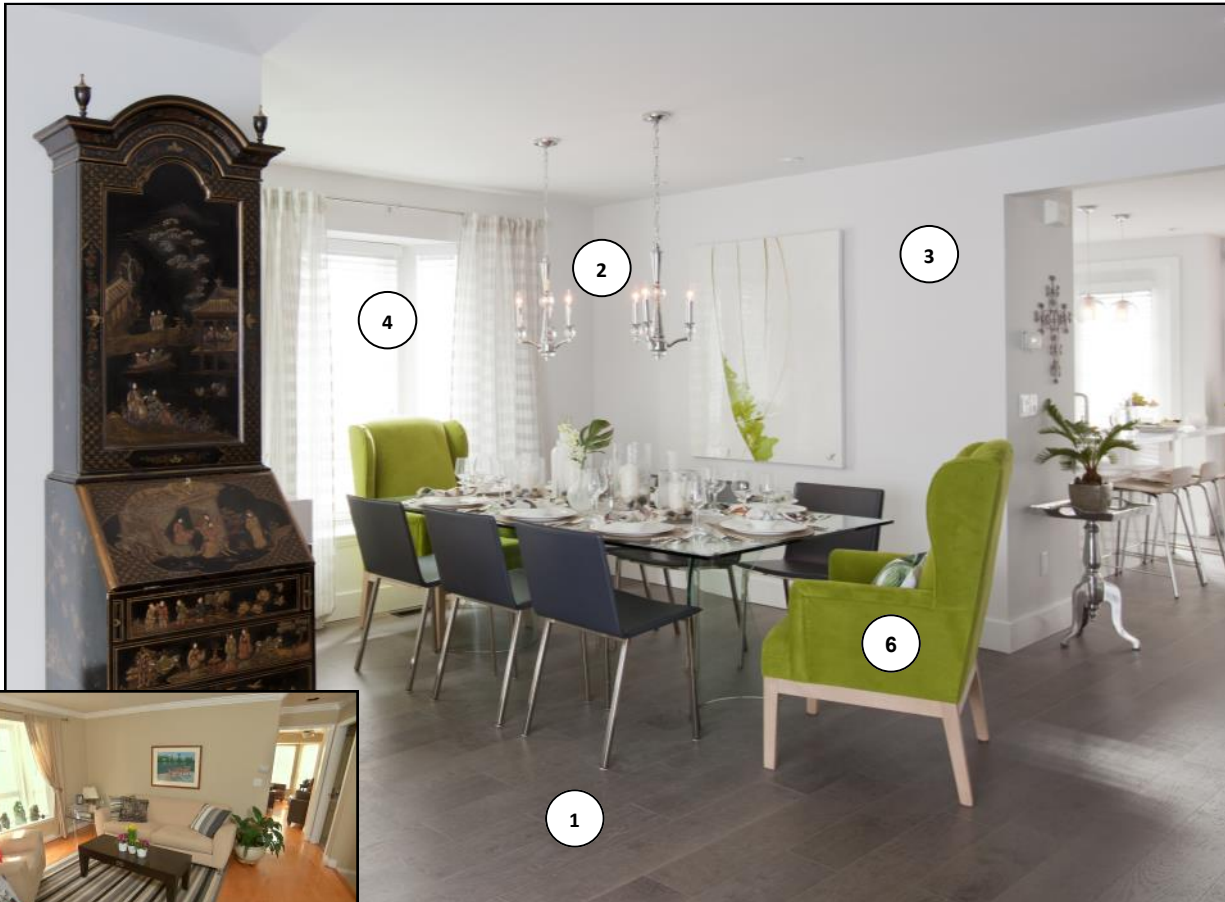

LOVE IT « OR » LIST IT

VANCOUVER

- 1 **MERCIER**
Red Oak 6 1/2" Engineered Tavern in 'Matte Finish'
- 2 **MERIT KITCHENS**
Details on page 7
- 3 **DESIGN LIGHTING**
One Light Allier Pendant in Light Wood and Brushed Steel F2953
- 4 **CLOVERDALE PAINT**
Walls: 8300 in 'Snowflake Confetti' 70663 Ecologic Washable Flat Latex
- 5 **WHOLESALE BLIND FACTORY**
2" Faux Wood Blinds, White with Valance
- 6 **EMTEK**
Details on page 9
- 7 **COAST WHOLESALE APPLIANCES**
Details on page 10

LOVE IT « OR » LIST IT

VANCOUVER

- 1 **MERCIER**
Red Oak 6 ½" Engineered Tavern in 'Matte Finish'
- 2 **DESIGN LIGHTING**
Martina Collection Three Light Chandelier in Polished Chrome 31287
- 3 **CLOVERDALE PAINT**
Walls: 8300 in 'Snowflake Confetti'
70663 Ecologic Washable Flat Latex
- 4 **WHOLESALE BLIND FACTORY**
2" Faux Wood Blinds, White with Valance
- 5 **BERENSON**
On Hutch: Latch Pull in Brushed Nickel 5150-BPN-P
- 6 **VAN GOGH**
Campbell Chair in 'Dummond Pickle' with Unfinished Legs