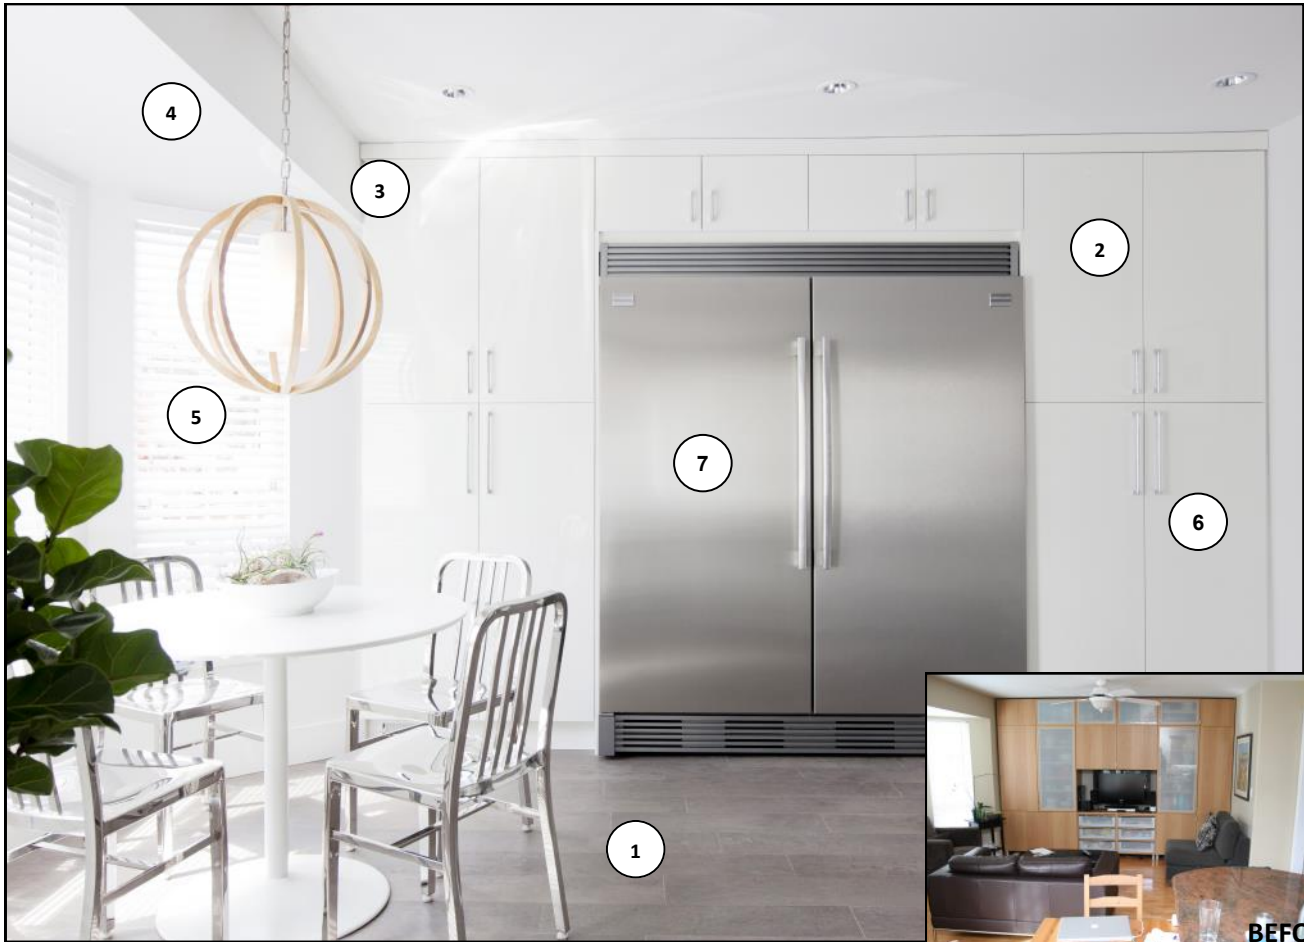

LOVE IT « OR » LIST IT

VANCOUVER

- 1 **MERCIER**
  Red Oak 6 1/2" Engineered Tavern in 'Matte Finish'
- 2 **MERIT KITCHENS**
  Details on page 7
- 3 **DESIGN LIGHTING**
  One Light Allier Pendant in Light Wood and Brushed Steel F2953
- 4 **CLOVERDALE PAINT**
  Walls: 8300 in 'Snowflake Confetti' 70663 Ecologic Washable Flat Latex
- 5 **WHOLESALE BLIND FACTORY**
  2" Faux Wood Blinds, White with Valance
- 6 **EMTEK**
  Details on page 9
- 7 **COAST WHOLESALE APPLIANCES**
  Details on page 10