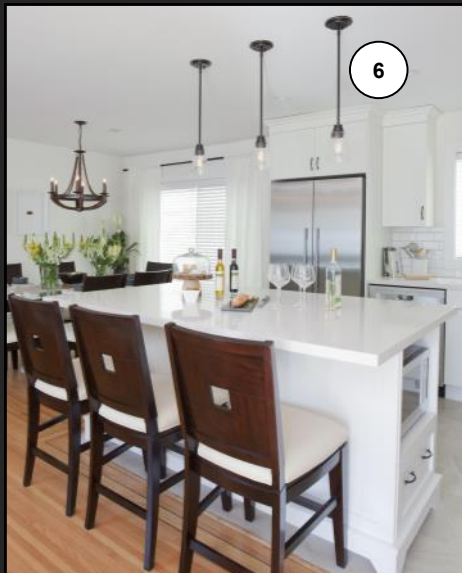

BEFORE

AFTER

LOVE IT « OR » LIST IT

VANCOUVER

- 1 KOHLER
Details on page 6
- 2 SILESTONE
Countertop is Silestone by Costentino in 'Yukon'
- 3 MERIT KITCHEN
Lectus Cabinet with Manhattan Door, Paint on Maple in 'Arctic Matte'
- 4 CLOVERDALE PAINT
'Sugar' CA021 in Ecologic Matte Interior
- 5 BERENSON
Pull is Vibrato Collection in Verona Bronze, Style is Classic Comfort 7898-1VB-P
- 6 DESIGN LIGHTING
Brinley One Light Olde Bronze Down Mini Pendant 42878OZ
- 7 C & S TILE
Details on page 9
- 8 WHOLESALE BLIND FACTORY
2" Faux Wood Blinds in White
- 9 COAST WHOLESALE APPLIANCES
Details on page 9

LOVE IT « OR » LIST IT

VANCOUVER

- 1** VALOR FIREPLACE
Valor G3 Insert Four Sided Trim Kit and Contemporary Front in Brushed Nickel with Creekside River Rock & Driftwood and Fluted Liner
- 2** ECO FLOOR
Fireplace Façade in Nano Slate, Quartzite in the Colour Gold Green
- 3** CLOVERDALE PAINT
'Sugar' CA021 in Ecologic Matte Interior
- 4** C & S TILE
Fireplace Hearth in 'Honed Slate'
Grout: Mapei 45 Slate

LOVE IT « OR » LIST IT

VANCOUVER

- 1 KOHLER
Details on page 6
- 2 SILESTONE
Countertop is Silestone by Costentino in 'White Zeus Extreme'
- 3 MERIT KITCHENS
Lectus Cabinet with Manhattan Door, Alder Wood with 'Espresso' Finish
- 4 CLOVERDALE PAINT
'Wishing Star' 8427 in Ecologic Matte
- 5 BERENSON
Details on page 8
- 6 DESIGN LIGHTING
Annora One Light Wall Sconce in Olde Bronze 428-1s-ob
- 7 C & S TILE
Details on page 9
- 8 WEISER
Huntington Knob in Satin Nickel Finish