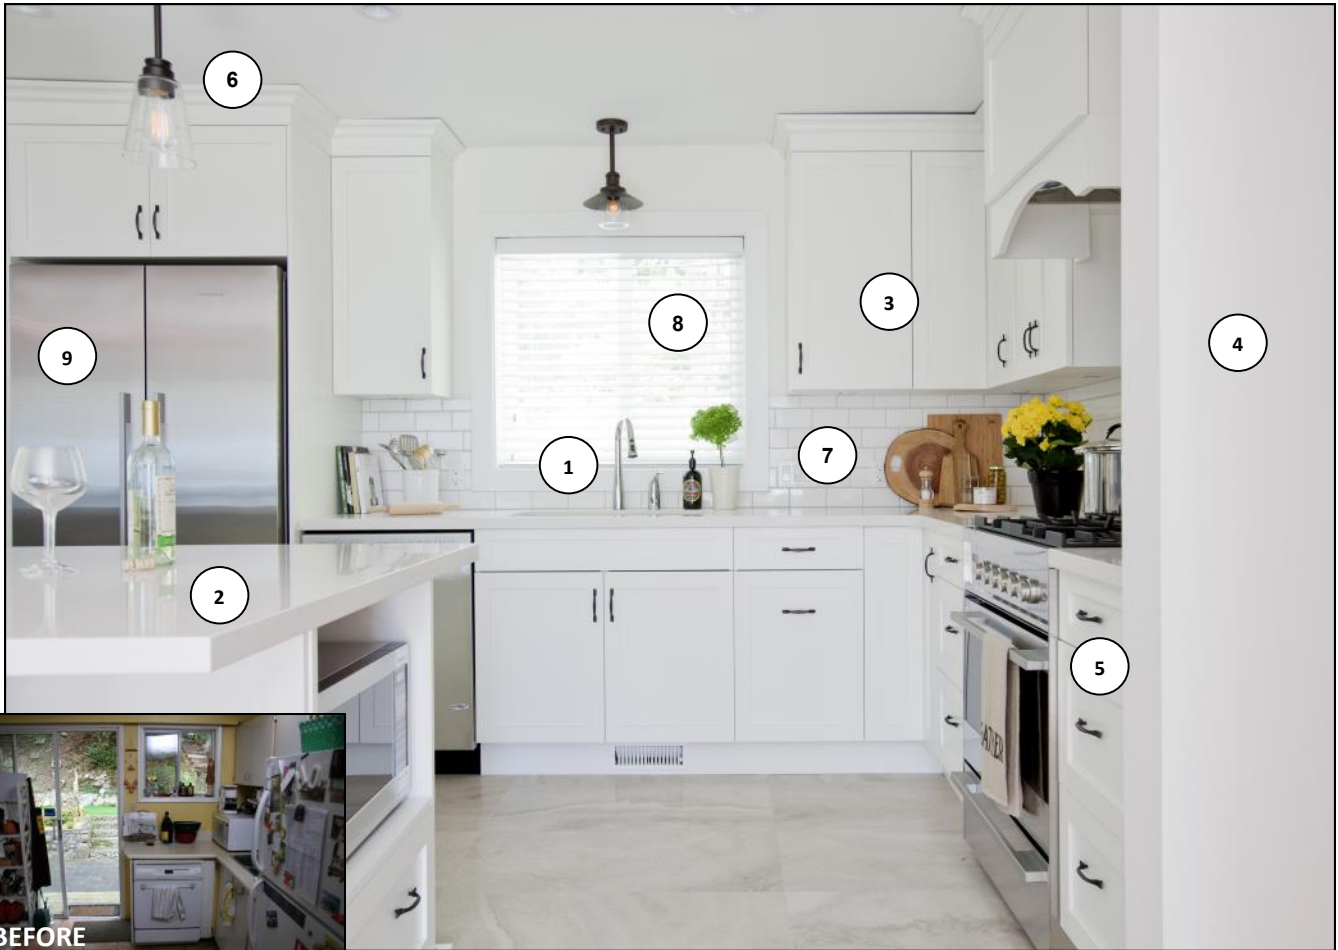

BEFORE

AFTER

LOVE IT « OR » LIST IT

VANCOUVER

- 1 KOHLER
Details on page 6
- 2 SILESTONE
Countertop is Silestone by Costentino in 'Yukon'
- 3 MERIT KITCHEN
Lectus Cabinet with Manhattan Door, Paint on Maple in 'Arctic Matte'
- 4 CLOVERDALE PAINT
'Sugar' CA021 in Ecologic Matte Interior
- 5 BERENSON
Pull is Vibrato Collection in Verona Bronze, Style is Classic Comfort 7898-1VB-P
- 6 DESIGN LIGHTING
Brinley One Light Olde Bronze Down Mini Pendant 42878OZ
- 7 C & S TILE
Details on page 9
- 8 WHOLESALE BLIND FACTORY
2" Faux Wood Blinds in White
- 9 COAST WHOLESALE APPLIANCES
Details on page 9