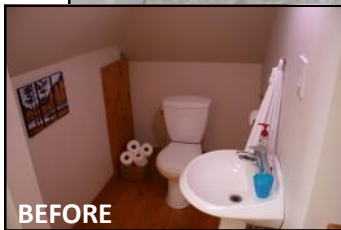

LOVE IT « OR » LIST IT

VANCOUVER

- 1 KOHLER
Details on page 6
- 2 SILESTONE
Shower Ledge and Threshold in 'White Storm' 2cm
- 3 CLOVERDALE PAINT
'White Delight' 8436 in Eggshell Interior
- 4 DESIGN LIGHTING
Vintage One Light Sconce with Clear Glass 60/5412
- 5 NUHEAT
In-Floor Heating Mats and Thermostat
- 6 OLYMPIA TILE
Shower Surround in CDC Silver Grey 3" x 6" BR
Floor in Marble Hex Oriental White Polished