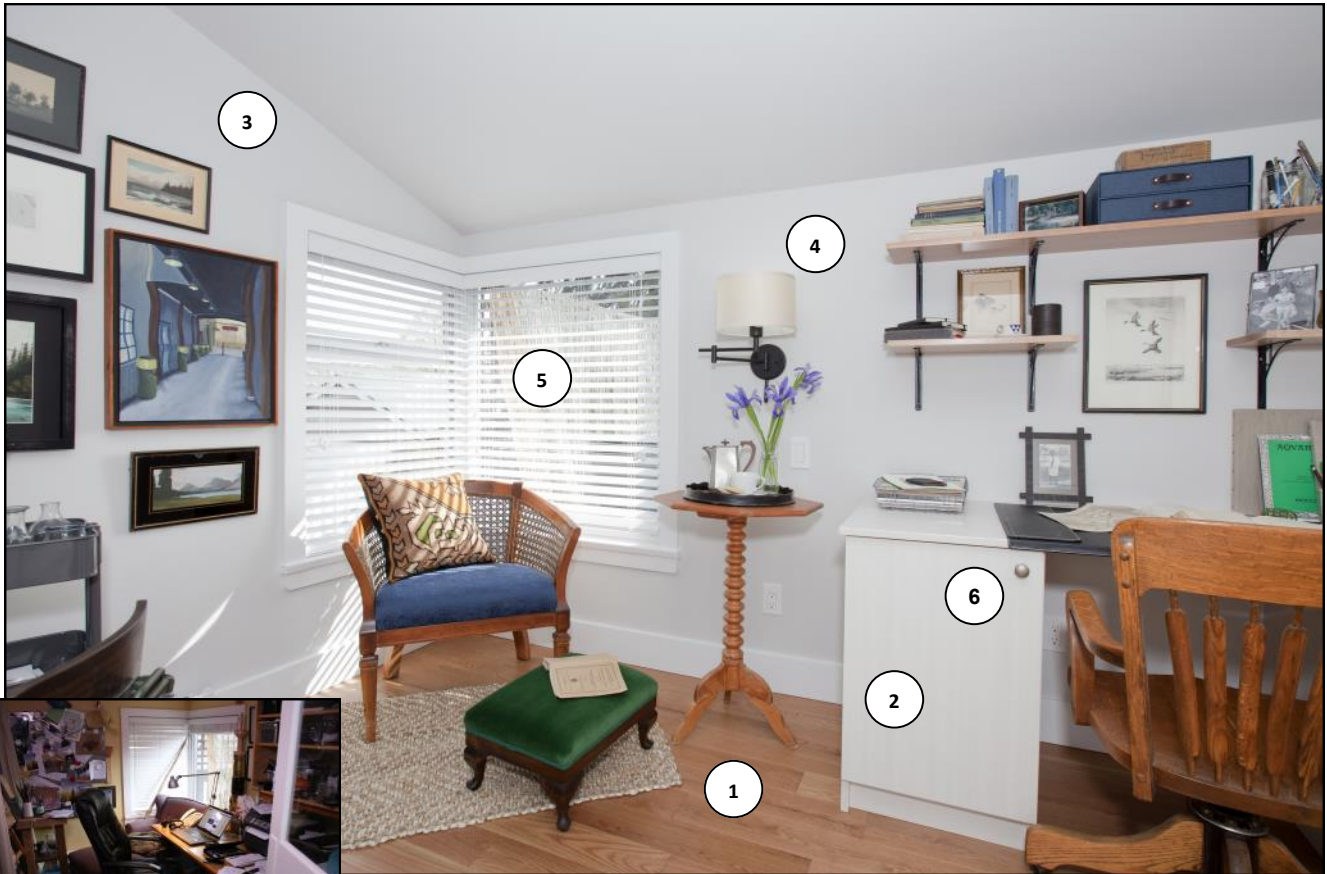

LOVE IT « OR » LIST IT

VANCOUVER

- 1 **MERCIER**
  Red Oak Crème Brûlée Engineered in 3.25" Wide Planks
- 2 **STOR-X ORGANIZING SYSTEMS**
  Artists Bench details on page 7
- 3 **CLOVERDALE PAINT**
  'Pewter Moon' 8435 in Eggshell Interior
- 4 **DESIGN LIGHTING**
  Swing Arm Sconce with White Shade #800-801/JG
- 5 **WHOLESALE BLIND FACTORY**
  Custom Faux Wood 2" Blinds
- 6 **BERENSON**
  Details on page 10
- 7 **SHILO LIVING**
  Custom Microwave Hutch in a Medium Antique Stain