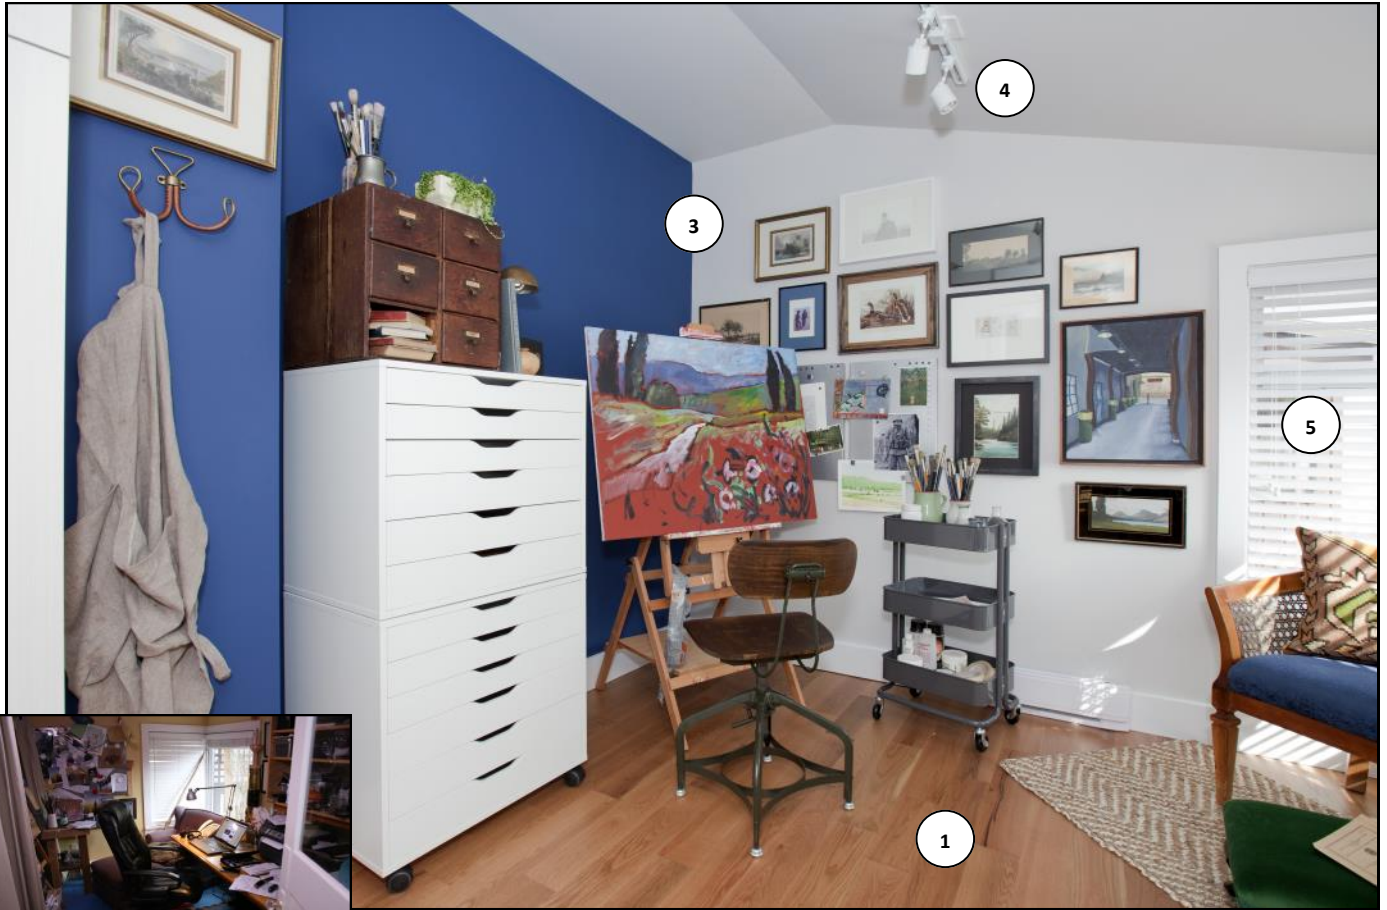

LOVE IT « OR » LIST IT

VANCOUVER

- 1 **MERCIER**
Red Oak Crème Brûlée Engineered in 3.25" Wide Planks
- 2 **STOR-X ORGANIZING SYSTEMS**
Storage Closet details on page 7
- 3 **CLOVERDALE PAINT**
'Pewter Moon' 8435 in Eggshell Interior & 'Prairie Night' 7341 in Eggshell
- 4 **DESIGN LIGHTING**
Track in White with Cylinder Heads TLGU-19-WH
- 5 **WHOLESALE BLIND FACTORY**
Custom Faux Wood 2" Blinds
- 6 **BERENSON**
Desk: Highland Ridge Cup Pull BP55318-AP
Highland Ridge Knob BP55312-AP
Storage Cabinet: Dull Black Pull 3" 2056-155-P