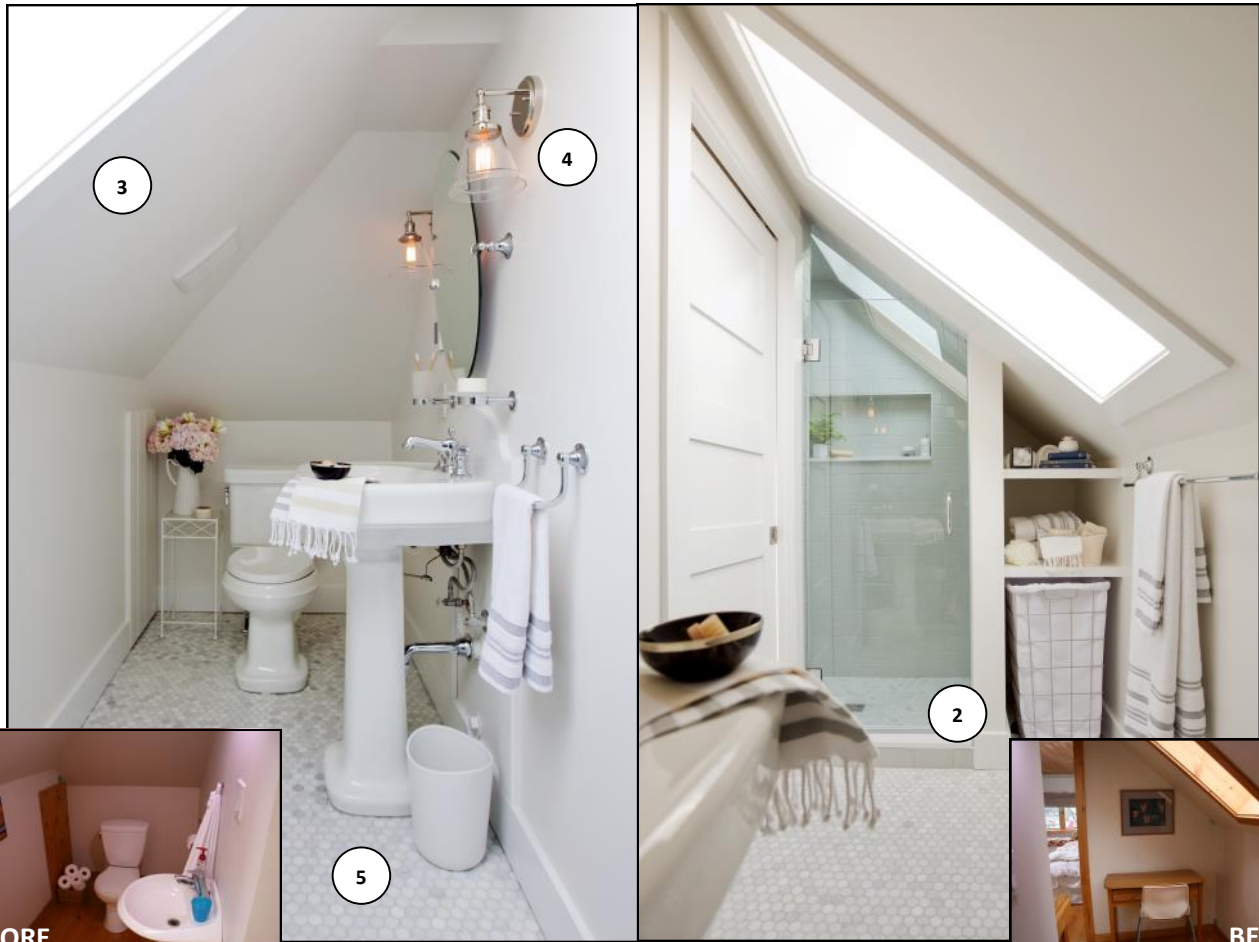

LOVE IT « OR » LIST IT

VANCOUVER

- 1 KOHLER
Details on page 6
- 2 SILESTONE
Shower Ledge and Threshold in 'White Storm' 2cm
- 3 CLOVERDALE PAINT
'White Delight' 8436 in Eggshell Interior
- 4 DESIGN LIGHTING
Vintage One Light Sconce with Clear Glass 60/5412
- 5 NUHEAT
In-Floor Heating Mats and Thermostat
- 6 OLYMPIA TILE
Shower Surround in CDC Silver Grey 3" x 6" BR
Floor in Marble Hex Oriental White Polished