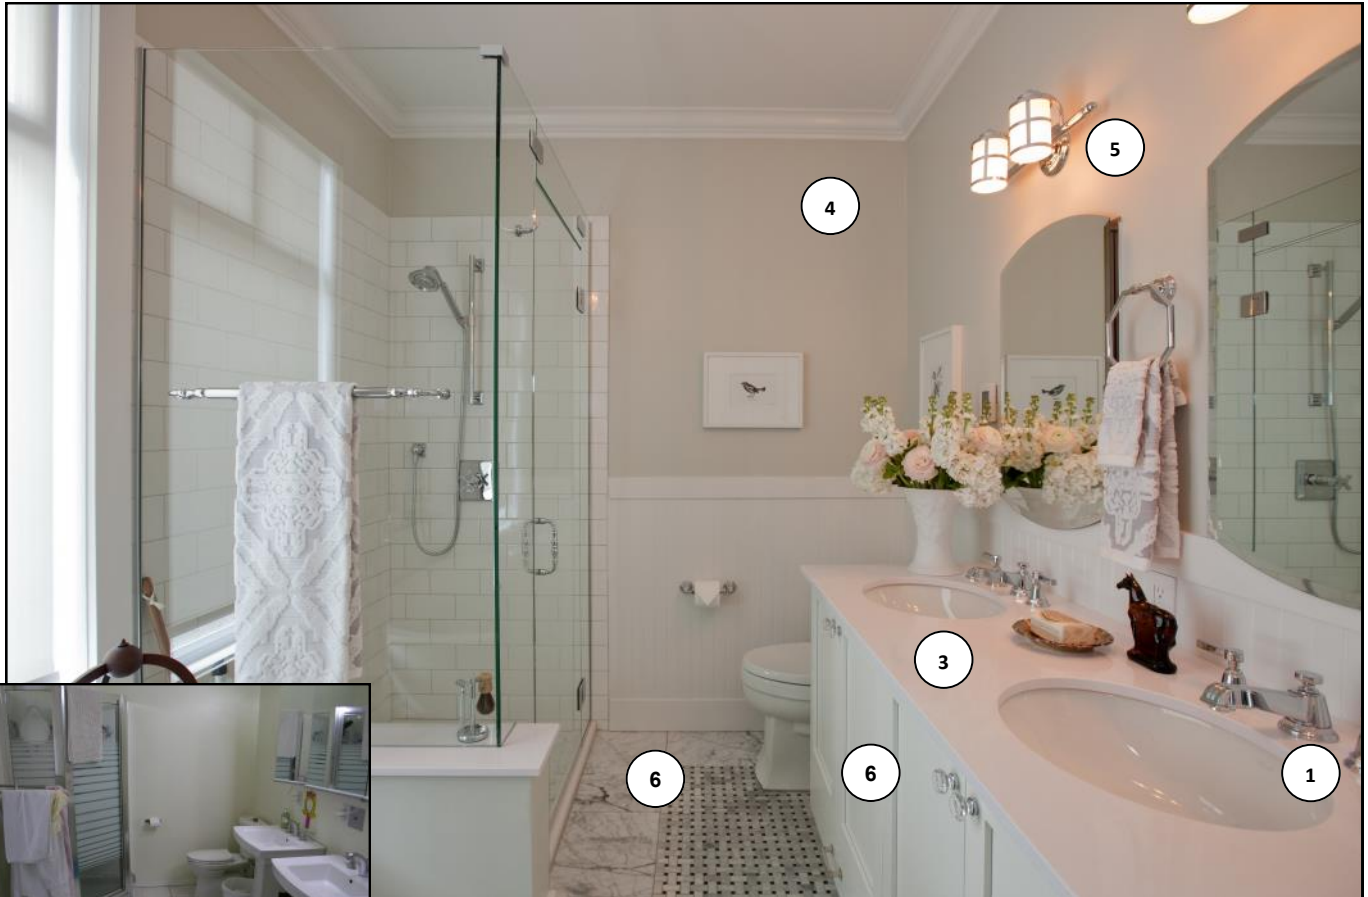

LOVE IT « OR » LIST IT

VANCOUVER

- 1 KOHLER
Details on page 6
- 2 STOR-X ORGANIZING SYSTEMS
Linen Storage details on page 7 (pictured on cover page)
- 3 SILESTONE
Vanity Countertop and Shower Pony Wall in 'White Storm' 2cm
- 4 CLOVERDALE PAINT
'Silver' CA030 in Eggshell Interior
- 5 DESIGN LIGHTING
Details on page 8
- 6 MERIT KITCHENS, NUHEAT & OLYMPIA TILE
Details on page 9
- 7 BERENSON
96mm Polished Nickel Pull 4140-1014-P
Luster Knob P3639-GLCH (on vanity doors only)

LOVE IT « OR » LIST IT

VANCOUVER

- 1 KOHLER
Details on page 6
- 2 SILESTONE
Shower Ledge and Threshold in 'White Storm' 2cm
- 3 CLOVERDALE PAINT
'White Delight' 8436 in Eggshell Interior
- 4 DESIGN LIGHTING
Vintage One Light Sconce with Clear Glass 60/5412
- 5 NUHEAT
In-Floor Heating Mats and Thermostat
- 6 OLYMPIA TILE
Shower Surround in CDC Silver Grey 3" x 6" BR
Floor in Marble Hex Oriental White Polished

RESOURCE GUIDE

LISA & CHRIS

	COMPANY	WEBSITE	WHAT WE USED AND WHERE
	KOHLER	www.kohler.ca	<p>Main Floor Bathroom</p> <p>Iron Works Historic Cast Iron Claw Foot Tub K-710-W</p> <p>Claw Feet K-1103-0</p> <p>Antique Bath Tub Faucet with Lever Handles K-110-4-CP</p> <p>Riser Tubes K-128-CP</p> <p>Caxton Under-Mount Bathroom Sink in White K-2210-0</p> <p>Pinstripe widespread Sink Faucet K-13132-4B-CP</p> <p>Archer Shower Base with Removable Cover in White K-9397-0</p> <p>Pinstripe Shower trim set (Faucet) with Plain Cross Handle K-T13134-CP</p> <p>Archer Comfort Height Toilet K-3551-0 Archer Recessed Mirrored Cabinet K-3073-NA</p> <p>Accessories – Pinstripe collection, (including Glass Shelf over Tub, Towel Bars, Towel Ring and TP Holder)</p> <p>Ensuite</p> <p>Bancroft Pedestal Sink K-2338-8-0</p> <p>Bancroft Widespread Bathroom Sink Faucet K-10577-4-CP</p> <p>Bancroft Shower Trim Set (Faucet) with Lever Handle K-T10581-4-CP</p> <p>Bancroft Comfort Height Toilet K-3827-0 Accessories – Bancroft Collection (including Towel Bar, Towel Ring, and TP Holder)</p>