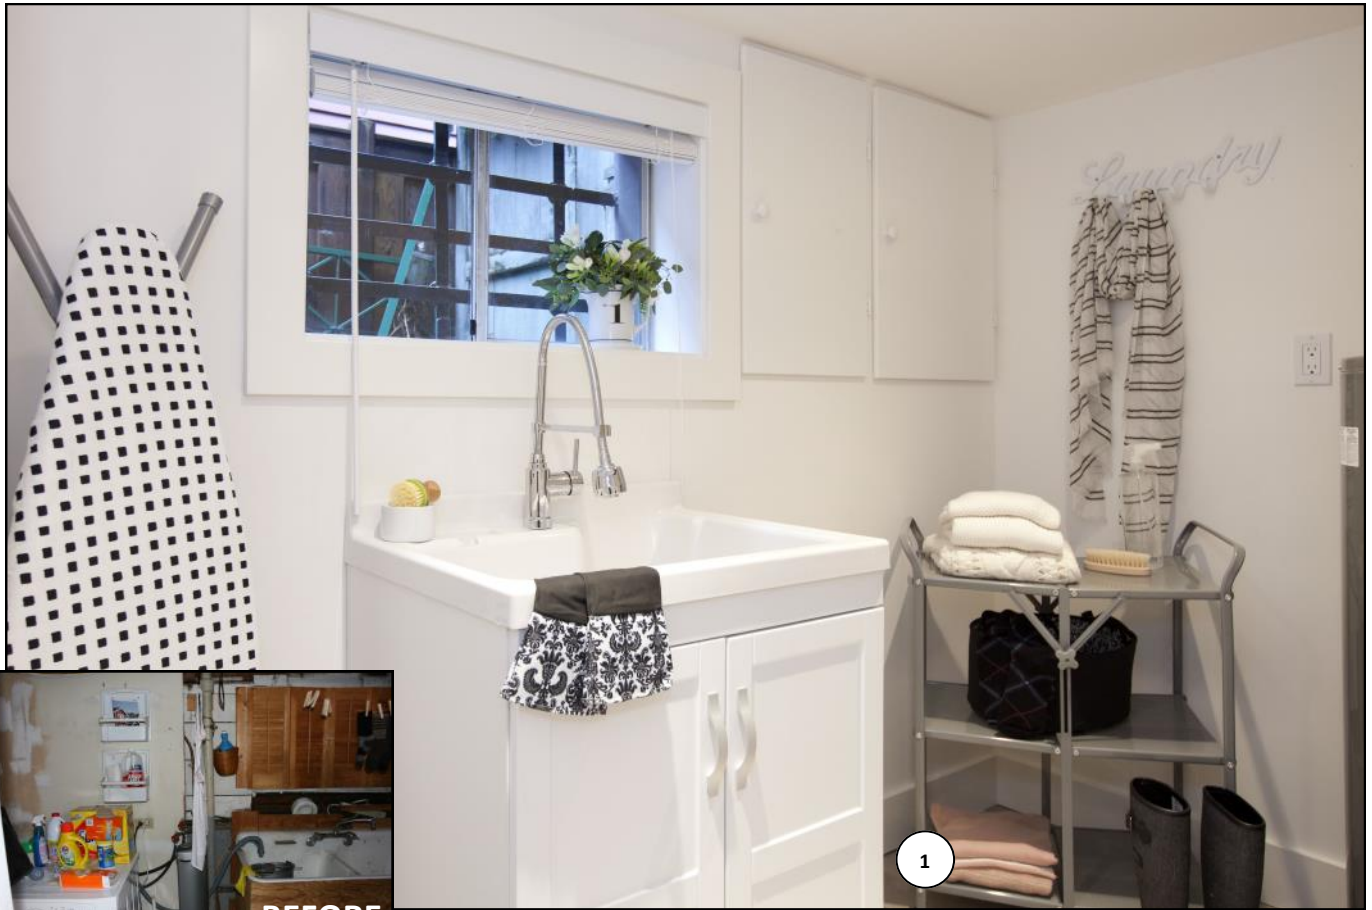

LOVE IT « OR » LIST IT

VANCOUVER

- 1 **MERIT KITCHENS**
Tofino Door Style painted in Snow with Matte Finish, featuring a Magic Corner
- 2 **MERCIER**
Engineered 4 1/2" Red Oak Heritage Series with Graphite Stain in Matte Finish
- 3 **SILESTONE**
Countertops: Bianco River in 2CM
- 4 **BERENSON**
Metro Collection 4109-1026-P
- 5 **COAST WHOLESALE APPLIANCES**
Details on page 7
- 6 **CLOVERDALE PAINT**
Apple White OW 106 in Ecological Washable Flat

LOVE IT « OR » LIST IT

VANCOUVER

- 1 KOHLER
Undertone Under-Mount Kitchen Sink in Stainless Steel K3171
Duostrainers K8801-CP
- 2 MERIT KITCHENS
Tofino Door Style painted in Snow with Matte Finish, featuring a Magic Corner
- 3 MERCIER
Engineered 4 1/2" Red Oak Heritage Series with Graphite Stain in Matte Finish
- 4 SILESTONE
Countertops: Bianco River in 2CM
- 5 BERENSON
Metro Collection 4109-1026-P
- 6 COAST WHOLESALE APPLIANCES
Details on page 7
- 7 CLOVERDALE PAINT
Apple White OW 106 in Ecological Washable Flat

LOVE IT « OR » LIST IT

VANCOUVER

- 1 C&S TILE
Floor Tile is C&S Tile 24x24" in Unique Argent
- 2 STOR-X
Custom fit, compact storage space, for cleaning supplies behind doors below, and with open shelves above, for towels and linens. All in a clean Frosty White finish, with chrome contour handles and crown moulding.