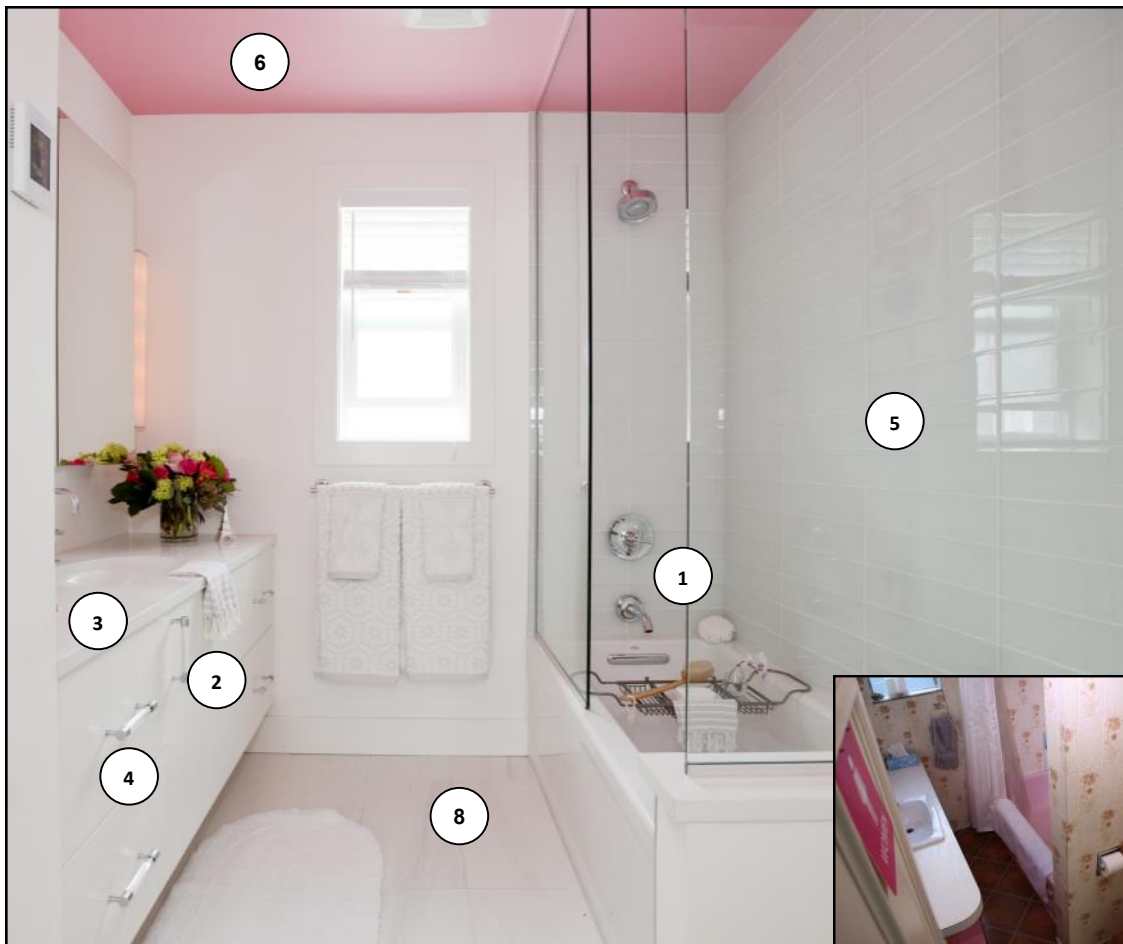

LOVE IT «OR» LIST IT

VANCOUVER

- 1 KOHLER
  Details on page 7
- 2 MERIT
  Tofino Door Style painted in Snow with Matte Finish
- 3 SILESTONE
  Countertops: Bianco River in 2CM
- 4 BERENSON
  Luster Collection P3635-CACH
- 5 OLYMPIA TILE
  Wall Tile: Cristallo White 4 x 16"
- 6 CLOVERDALE PAINT
  Apple White OW 106 in Ecological Washable Flat
  Ceiling: Wild Heather 8087 in Renaissance Eggshell
- 7 DESIGN LIGHTING
  Details on page 8
- 8 C&S TILE
  Floor Tile is C&S Tile 12x24" in Palisandro White