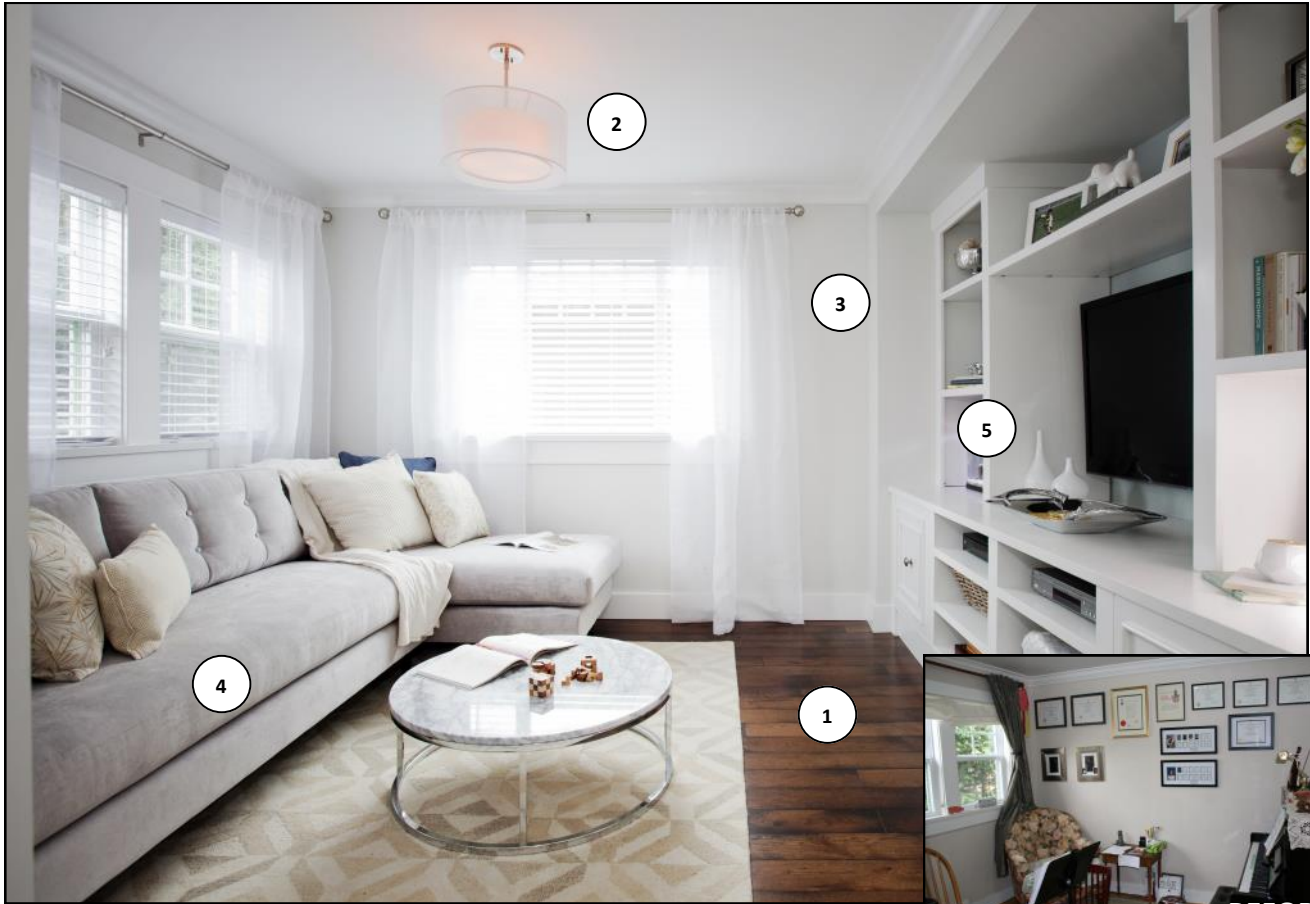

LOVE IT « OR » LIST IT

VANCOUVER

BEFORE

- 1 **MERCIER**
Hickory Classic 4 ½" Engineered in Jasper Satin Finish
- 2 **DESIGN LIGHTING**
16" Chrome Drum Shade MX2051-11
- 3 **CLOVERDALE PAINT**
'Mist' CA028 in Ecologic Washable Flat
'Silver Glass' CA176 in Ecologic Washable Flat
- 4 **VAN GOGH**
Kora Sectional in "Posh Grey"
- 5 **SHILO LIVING**
Custom Bookcase painted in "Standard White"