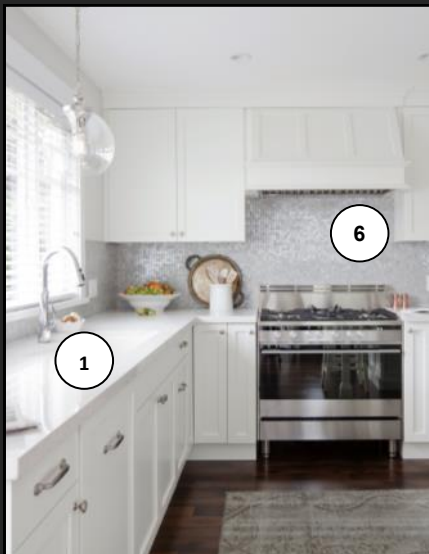

LOVE IT « OR » LIST IT

VANCOUVER

- 1 KOHLER
  Details on page 6
- 2 MERIT KITCHENS
  Nottingham Door Style in Painted Snow, (all cabinetry and pantry)
- 3 SILESTONE
  Countertop in 'Bianco River' with a 4cm Built-Up Edge, Island Countertop with 'Ogee'
- 4 BERENSON
  S 9079-1BPN-P Knob and S 2079-1BPN-P Pull
- 5 DESIGN LIGHTING
  Details on page 7
- 6 OLYMPIA TILE
  Murano Glass Mosaic in Oyster
- 7 COAST WHOLESALE APPLIANCES
  Details on page 8
- 8 CLOVERDALE PAINT
  'Mist' CA028 in Ecologic Washable Flat