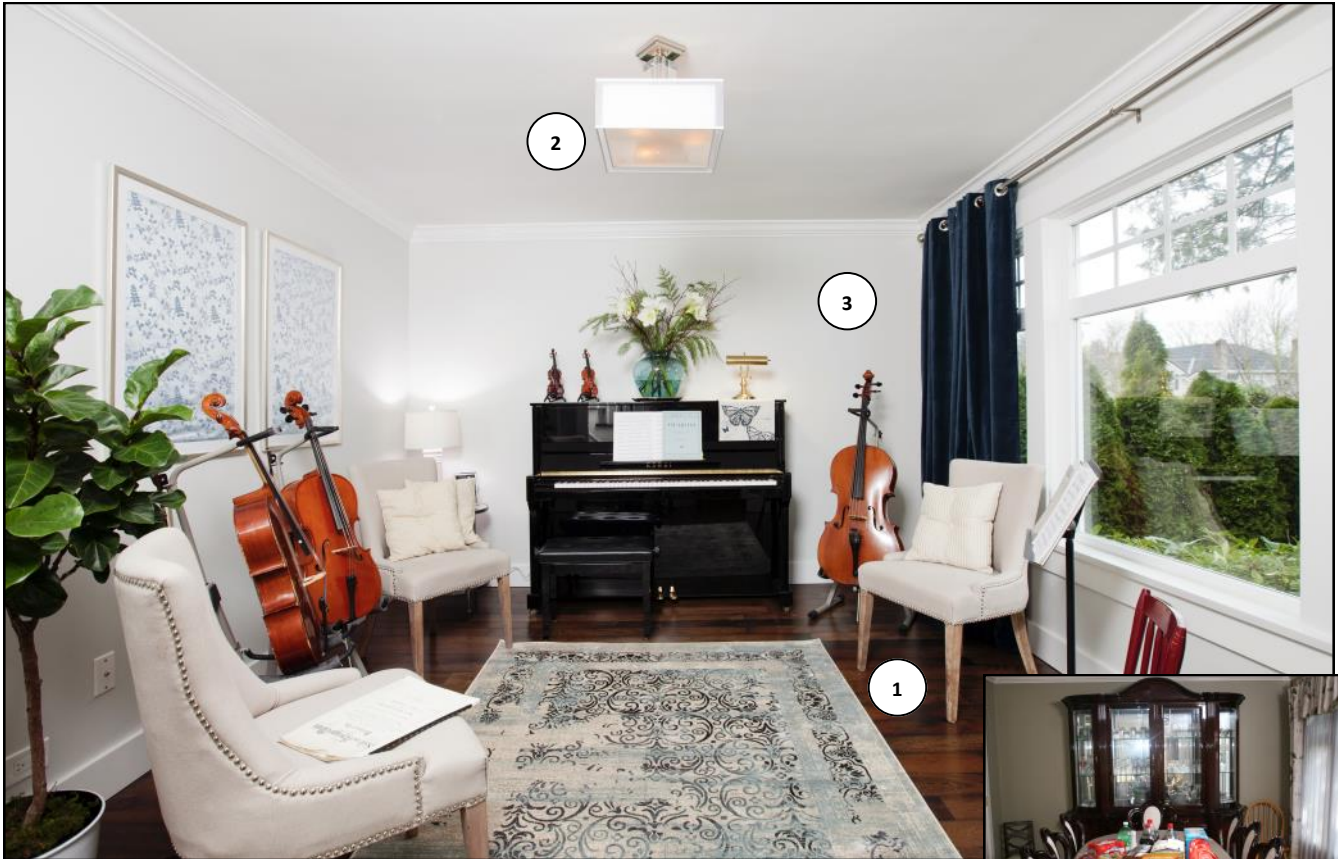

LOVE IT « OR » LIST IT

VANCOUVER

- 1 **MERCIER**
  Hickory Classic 4 ½" Engineered in Jasper Satin Finish
- 2 **DESIGN LIGHTING**
  3 Light Chrome Semi-Flush 315SF
- 3 **CLOVERDALE PAINT**
  'Mist' CA028 in Ecologic Washable Flat