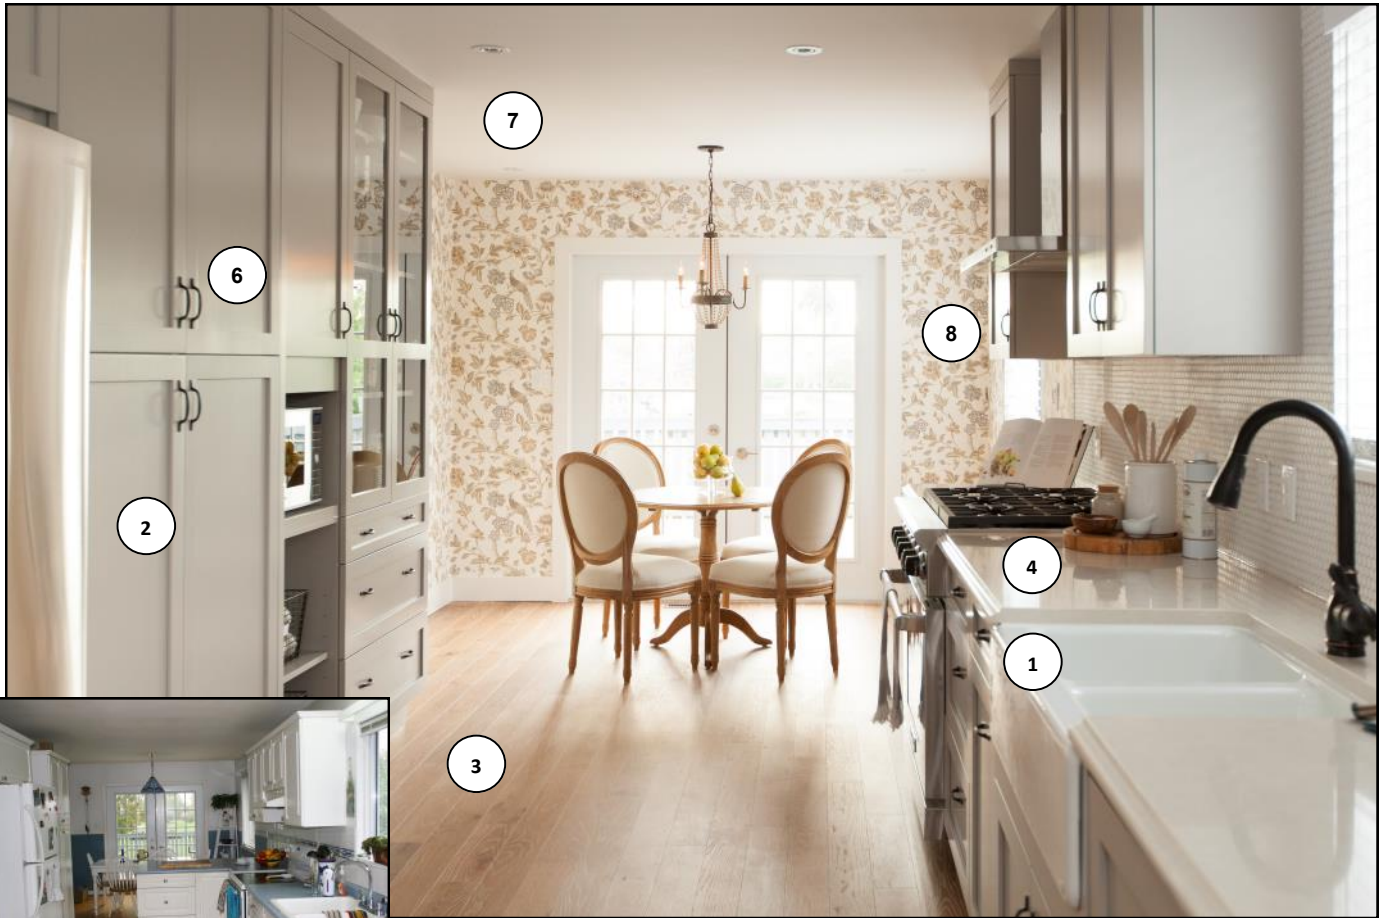

LOVE IT « OR » LIST IT VANCOUVER

Lorraine & Geoff

Lorraine loves her long-time family home that backs onto a park, even though it's an awkward layout and falling apart. But with the last of their four kids about to move out, Geoff is ready for a fresh start in a new house that doesn't have him playing handyman every weekend. Can Jillian convince Geoff to stay in his starter home with a beautiful, redesigned main floor and updated kitchen or can Todd come through with that perfect new place to inspire Lorraine to pack up for greener pastures?

AFTER

BEFORE

LOVE IT « OR » LIST IT

VANCOUVER

BEFORE

- 1 KOHLER
Details on page 6
- 2 MERIT KITCHENS
Door Style: Manor Flat paint on MDF, Paint: Haze Matte Finish
- 3 MERCIER
Red Oak Heritage 4 1/2" Engineered in Latte Matte Finish
- 4 SILESTONE
Countertop "Lagoon" in 3cm Finish
- 5 WORLD MOSAIC TILE
Backsplash: BWS 6 Penny White Matte
- 6 BERENSON
Vibrato Collection in Venetian Bronze 7898-1VB-P
- 7 CLOVERDALE PAINT
Sugar in Eggshell Finish CA021
- 8 CROWN WALLPAPER
Wallpaper: Crown Wallpaper JB91200

LOVE IT « OR » LIST IT

VANCOUVER

- 1 KOHLER
Details on page 6
- 2 MERIT KITCHEN
Door Style: Manor Flat paint on MDF, Paint: Haze Matte Finish
- 3 MERCIER
Red Oak Heritage 4 1/2" Engineered in Latte Matte Finish
- 4 SILESTONE
Countertop "Lagoon" in 3cm Finish
- 5 WORLD MOSAIC TILE
Backsplash: BWS 6 Penny White Matte
- 6 BERENSON
Vibrato Collection in Venetian Bronze 7898-1VB-P
- 7 COAST WHOLESALE APPLIANCES
Details on page 7
- 8 CLOVERDALE PAINT
Sugar in Eggshell Finish CA021

LOVE IT « OR » LIST IT

VANCOUVER

- 1 KOHLER
Napa Under-Mount Bar Sink with 2 Oversize Faucet Holes
K-5848-2U-0
- 2 MERIT KITCHENS
Floating Shelves in Snow Matte
- 3 MERCIER
Red Oak Heritage 4 ½" Engineered in Latte Matte Finish
- 4 SILESTONE
Countertop and Backsplash "Lagoon" in 3cm Finish
- 5 BERENSON
Vibrato Collection in Venetian Bronze 7898-1VB-P
- 6 COAST WHOLESALE APPLIANCES
Details on page 7
- 7 CLOVERDALE PAINT
Sugar in Eggshell Finish CA021