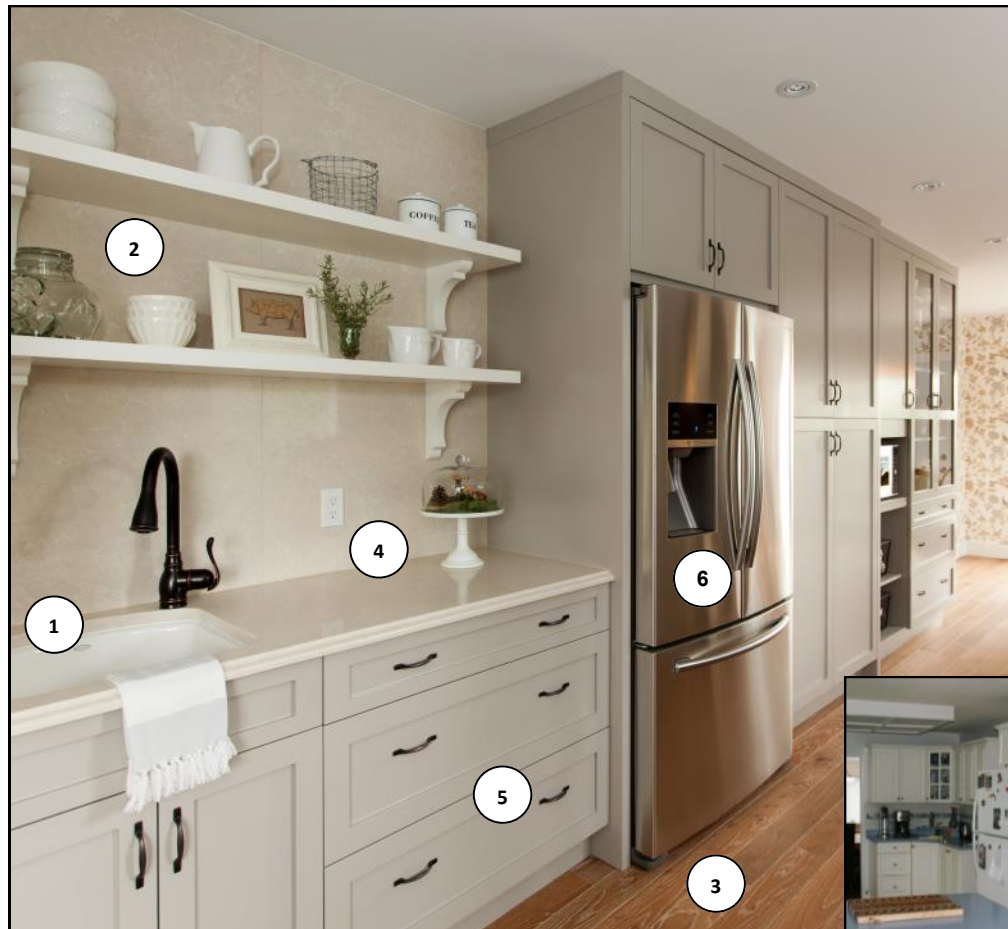

LOVE IT « OR » LIST IT

VANCOUVER

- 1 KOHLER
Details on page 6
- 2 MERIT KITCHEN
Door Style: Manor Flat paint on MDF, Paint: Haze Matte Finish
- 3 MERCIER
Red Oak Heritage 4 1/2" Engineered in Latte Matte Finish
- 4 SILESTONE
Countertop "Lagoon" in 3cm Finish
- 5 WORLD MOSAIC TILE
Backsplash: BWS 6 Penny White Matte
- 6 BERENSON
Vibrato Collection in Venetian Bronze 7898-1VB-P
- 7 COAST WHOLESALE APPLIANCES
Details on page 7
- 8 CLOVERDALE PAINT
Sugar in Eggshell Finish CA021

LOVE IT « OR » LIST IT

VANCOUVER

- 1 KOHLER
Napa Under-Mount Bar Sink with 2 Oversize Faucet Holes
K-5848-2U-0
- 2 MERIT KITCHENS
Floating Shelves in Snow Matte
- 3 MERCIER
Red Oak Heritage 4 ½" Engineered in Latte Matte Finish
- 4 SILESTONE
Countertop and Backsplash "Lagoon" in 3cm Finish
- 5 BERENSON
Vibrato Collection in Venetian Bronze 7898-1VB-P
- 6 COAST WHOLESALE APPLIANCES
Details on page 7
- 7 CLOVERDALE PAINT
Sugar in Eggshell Finish CA021