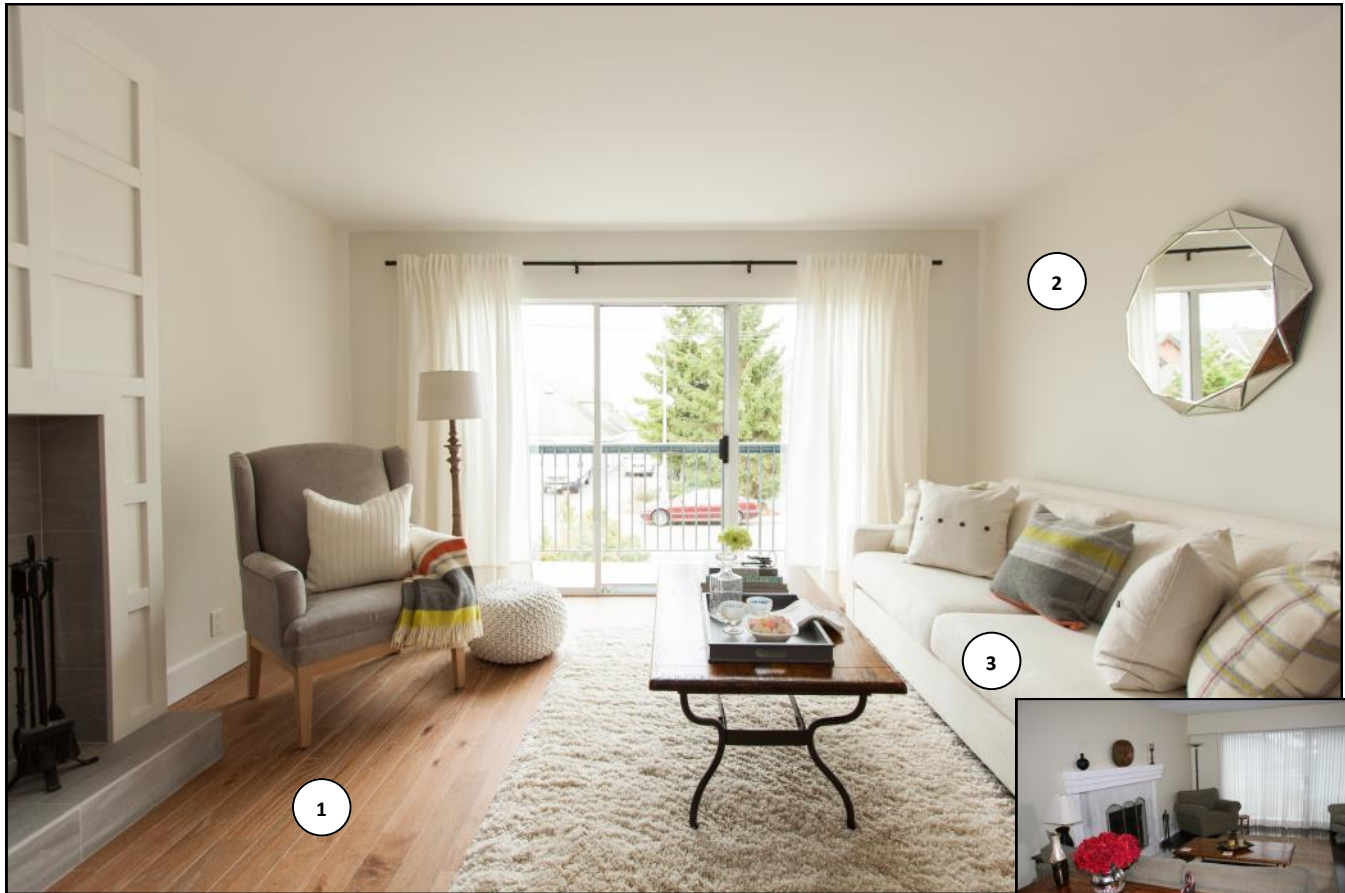

LOVE IT « OR » LIST IT

VANCOUVER

1

2

3