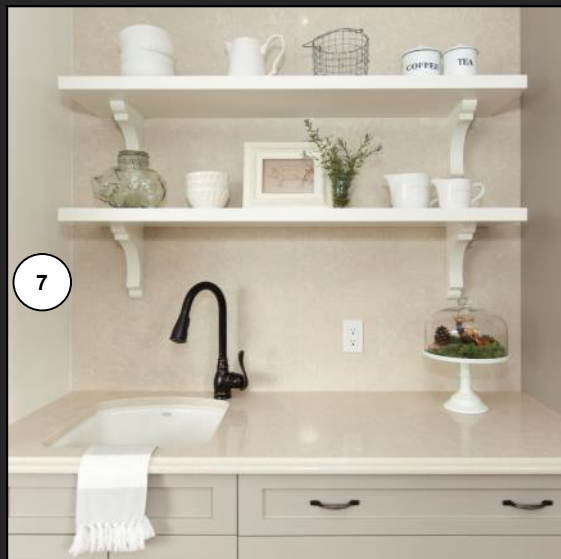

LOVE IT « OR » LIST IT

VANCOUVER

- 1 KOHLER
Details on page 6
- 2 MERIT KITCHEN
Door Style: Manor Flat paint on MDF, Paint: Haze Matte Finish
- 3 MERCIER
Red Oak Heritage 4 1/2" Engineered in Latte Matte Finish
- 4 SILESTONE
Countertop "Lagoon" in 3cm Finish
- 5 WORLD MOSAIC TILE
Backsplash: BWS 6 Penny White Matte
- 6 BERENSON
Vibrato Collection in Venetian Bronze 7898-1VB-P
- 7 COAST WHOLESALE APPLIANCES
Details on page 7
- 8 CLOVERDALE PAINT
Sugar in Eggshell Finish CA021

LOVE IT « OR » LIST IT

VANCOUVER

- 1 KOHLER
Napa Under-Mount Bar Sink with 2 Oversize Faucet Holes
K-5848-2U-0
- 2 MERIT KITCHENS
Floating Shelves in Snow Matte
- 3 MERCIER
Red Oak Heritage 4 ½" Engineered in Latte Matte Finish
- 4 SILESTONE
Countertop and Backsplash "Lagoon" in 3cm Finish
- 5 BERENSON
Vibrato Collection in Venetian Bronze 7898-1VB-P
- 6 COAST WHOLESALE APPLIANCES
Details on page 7
- 7 CLOVERDALE PAINT
Sugar in Eggshell Finish CA021