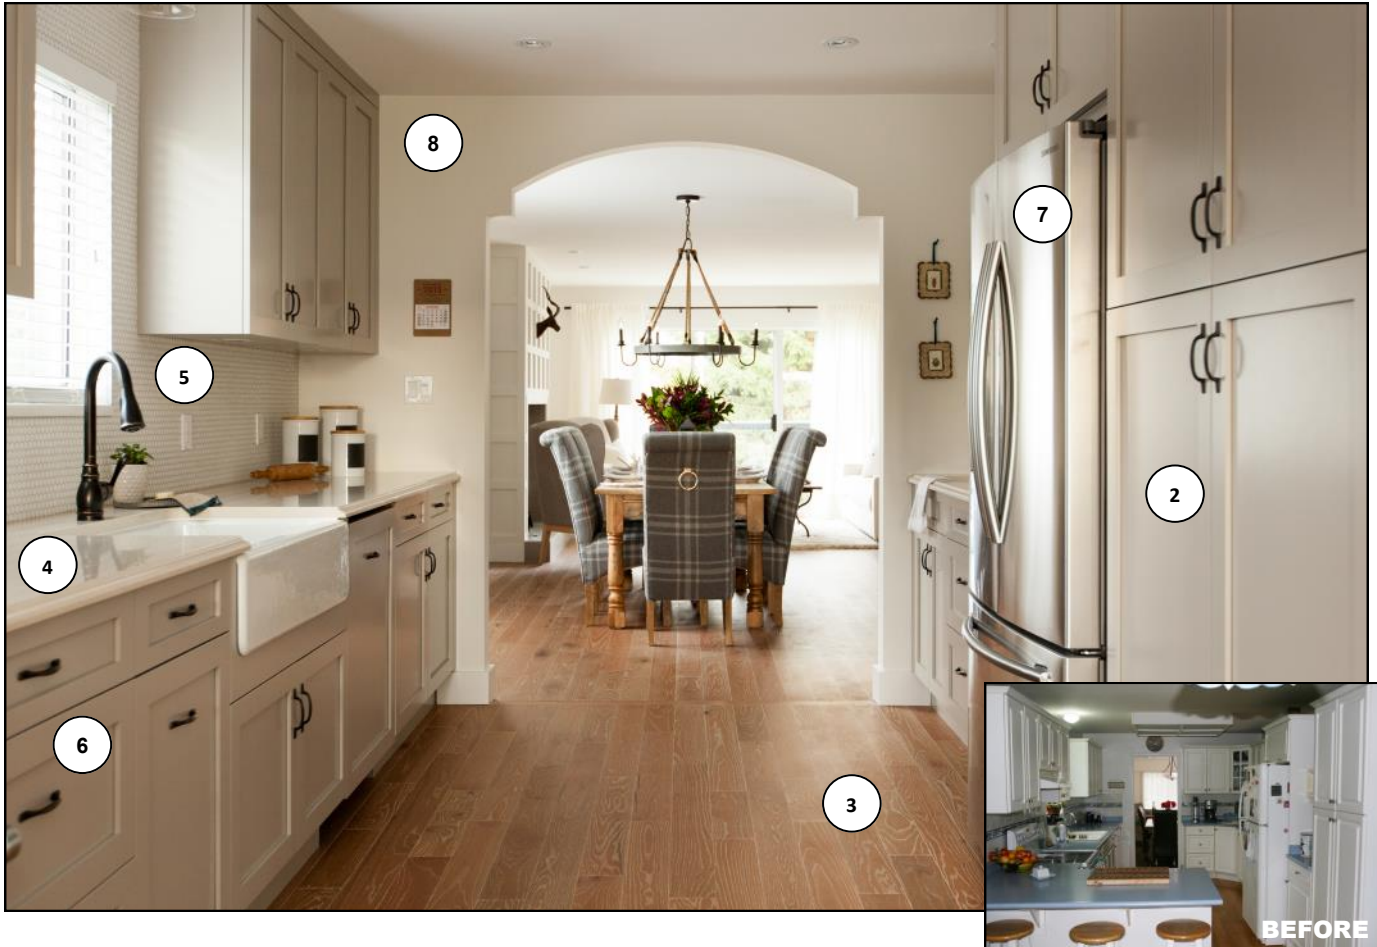

AFTER

BEFORE

LOVE IT « OR » LIST IT

VANCOUVER

BEFORE

- 1 KOHLER
Details on page 6
- 2 MERIT KITCHENS
Door Style: Manor Flat paint on MDF, Paint: Haze Matte Finish
- 3 MERCIER
Red Oak Heritage 4 1/2" Engineered in Latte Matte Finish
- 4 SILESTONE
Countertop "Lagoon" in 3cm Finish
- 5 WORLD MOSAIC TILE
Backsplash: BWS 6 Penny White Matte
- 6 BERENSON
Vibrato Collection in Venetian Bronze 7898-1VB-P
- 7 CLOVERDALE PAINT
Sugar in Eggshell Finish CA021
- 8 CROWN WALLPAPER
Wallpaper: Crown Wallpaper JB91200

LOVE IT « OR » LIST IT

VANCOUVER

- 1 KOHLER
Details on page 6
- 2 MERIT KITCHEN
Door Style: Manor Flat paint on MDF, Paint: Haze Matte Finish
- 3 MERCIER
Red Oak Heritage 4 1/2" Engineered in Latte Matte Finish
- 4 SILESTONE
Countertop "Lagoon" in 3cm Finish
- 5 WORLD MOSAIC TILE
Backsplash: BWS 6 Penny White Matte
- 6 BERENSON
Vibrato Collection in Venetian Bronze 7898-1VB-P
- 7 COAST WHOLESALE APPLIANCES
Details on page 7
- 8 CLOVERDALE PAINT
Sugar in Eggshell Finish CA021

LOVE IT « OR » LIST IT

VANCOUVER

- 1 KOHLER
Napa Under-Mount Bar Sink with 2 Oversize Faucet Holes
K-5848-2U-0
- 2 MERIT KITCHENS
Floating Shelves in Snow Matte
- 3 MERCIER
Red Oak Heritage 4 ½" Engineered in Latte Matte Finish
- 4 SILESTONE
Countertop and Backsplash "Lagoon" in 3cm Finish
- 5 BERENSON
Vibrato Collection in Venetian Bronze 7898-1VB-P
- 6 COAST WHOLESALE APPLIANCES
Details on page 7
- 7 CLOVERDALE PAINT
Sugar in Eggshell Finish CA021